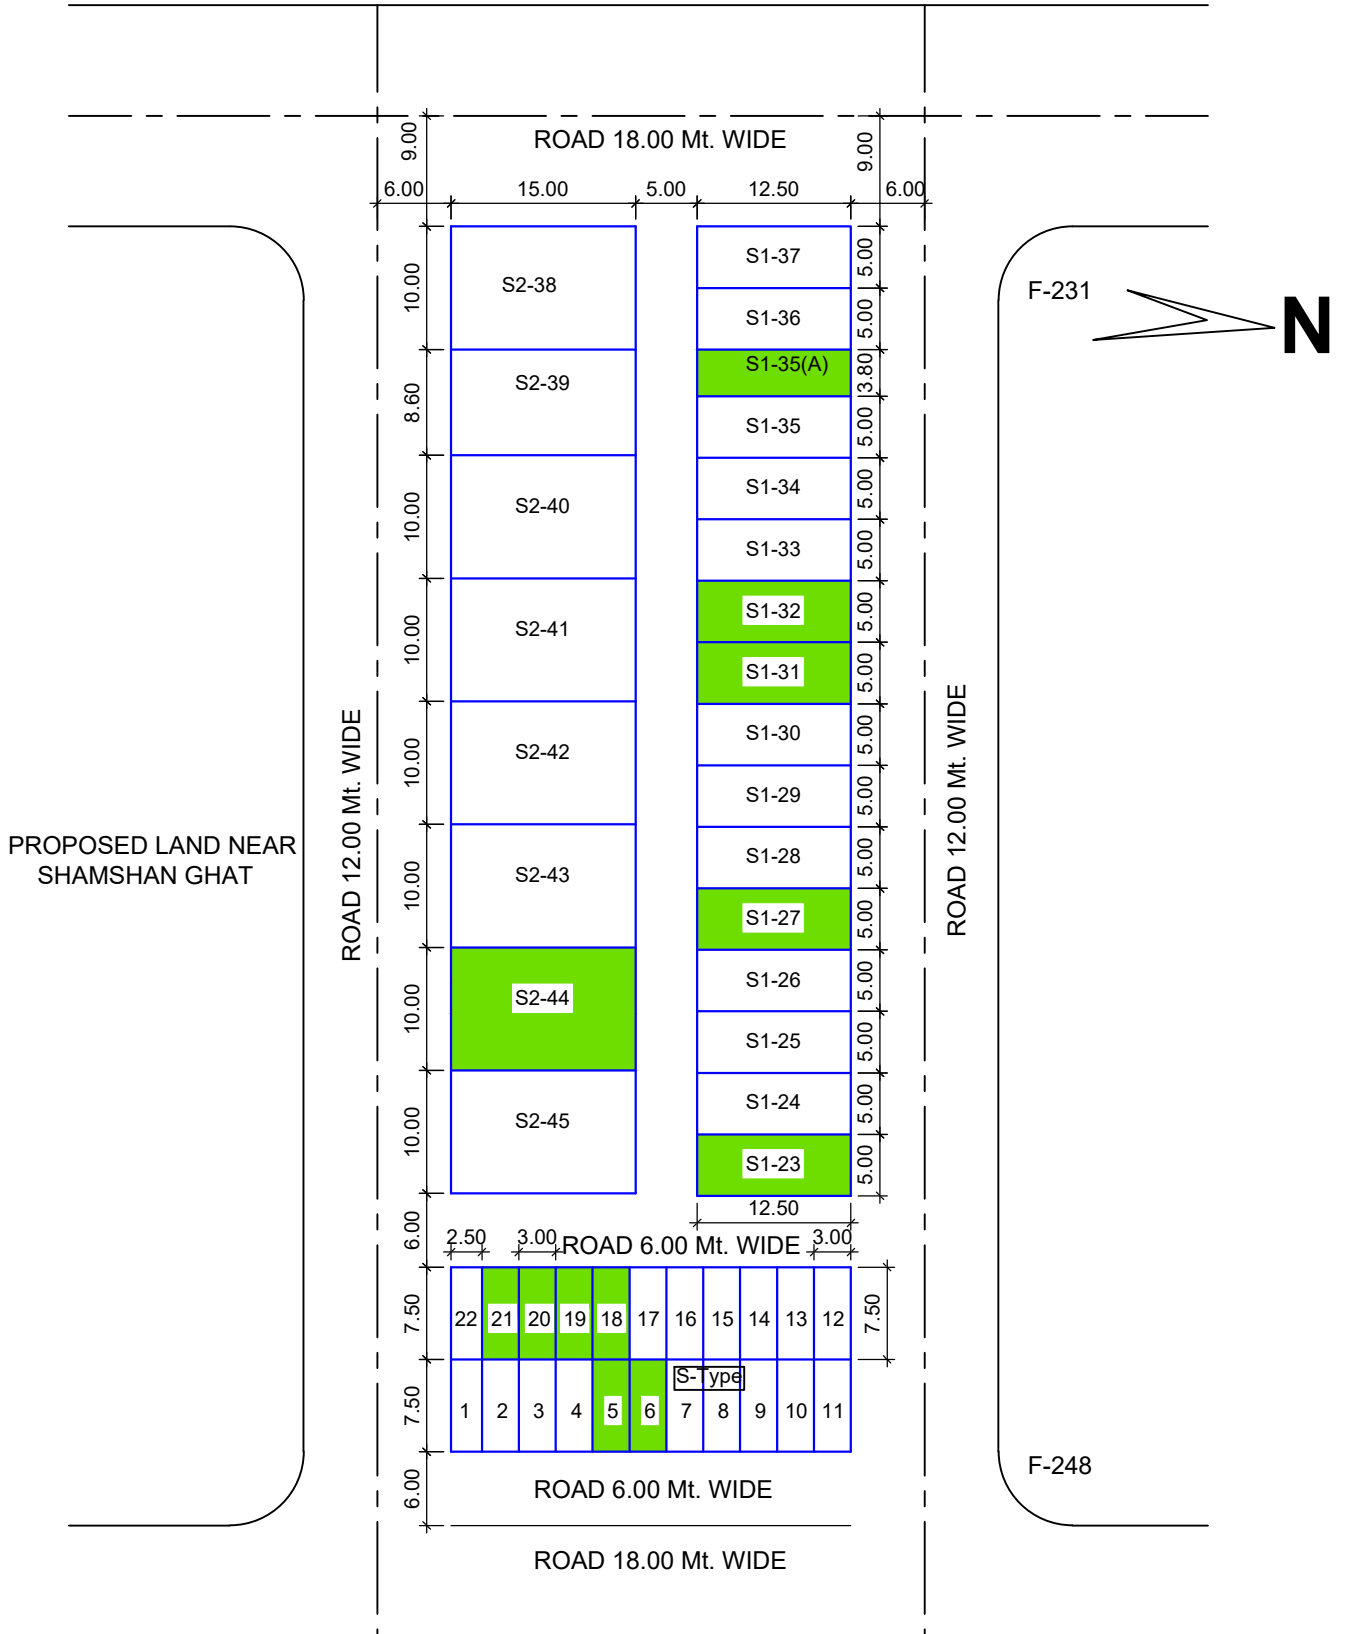

**BLOCK PLAN OF COMMERCIAL SHOPS AT INDUSTRIAL AREA GANGAPUR CITY, SAWAI MADHOPUR**

**BLOCK - 1**

SCALE : NTS

 CLEAR VACANT PLOT

Note : All dimensions are in mtr.  
This drawing is not to scale.

UPDATED ON DATED : 24.09.2024

NOTE : THIS DRAWING HAS BEEN PREPARED ONLY FOR DISPLAY PURPOSE.  
FOR ANY DETAIL, PLEASE SEE ORIGINAL APPROVED DRAWING OF INDUSTRIAL AREA GANGAPUR CITY COMMERCIAL.