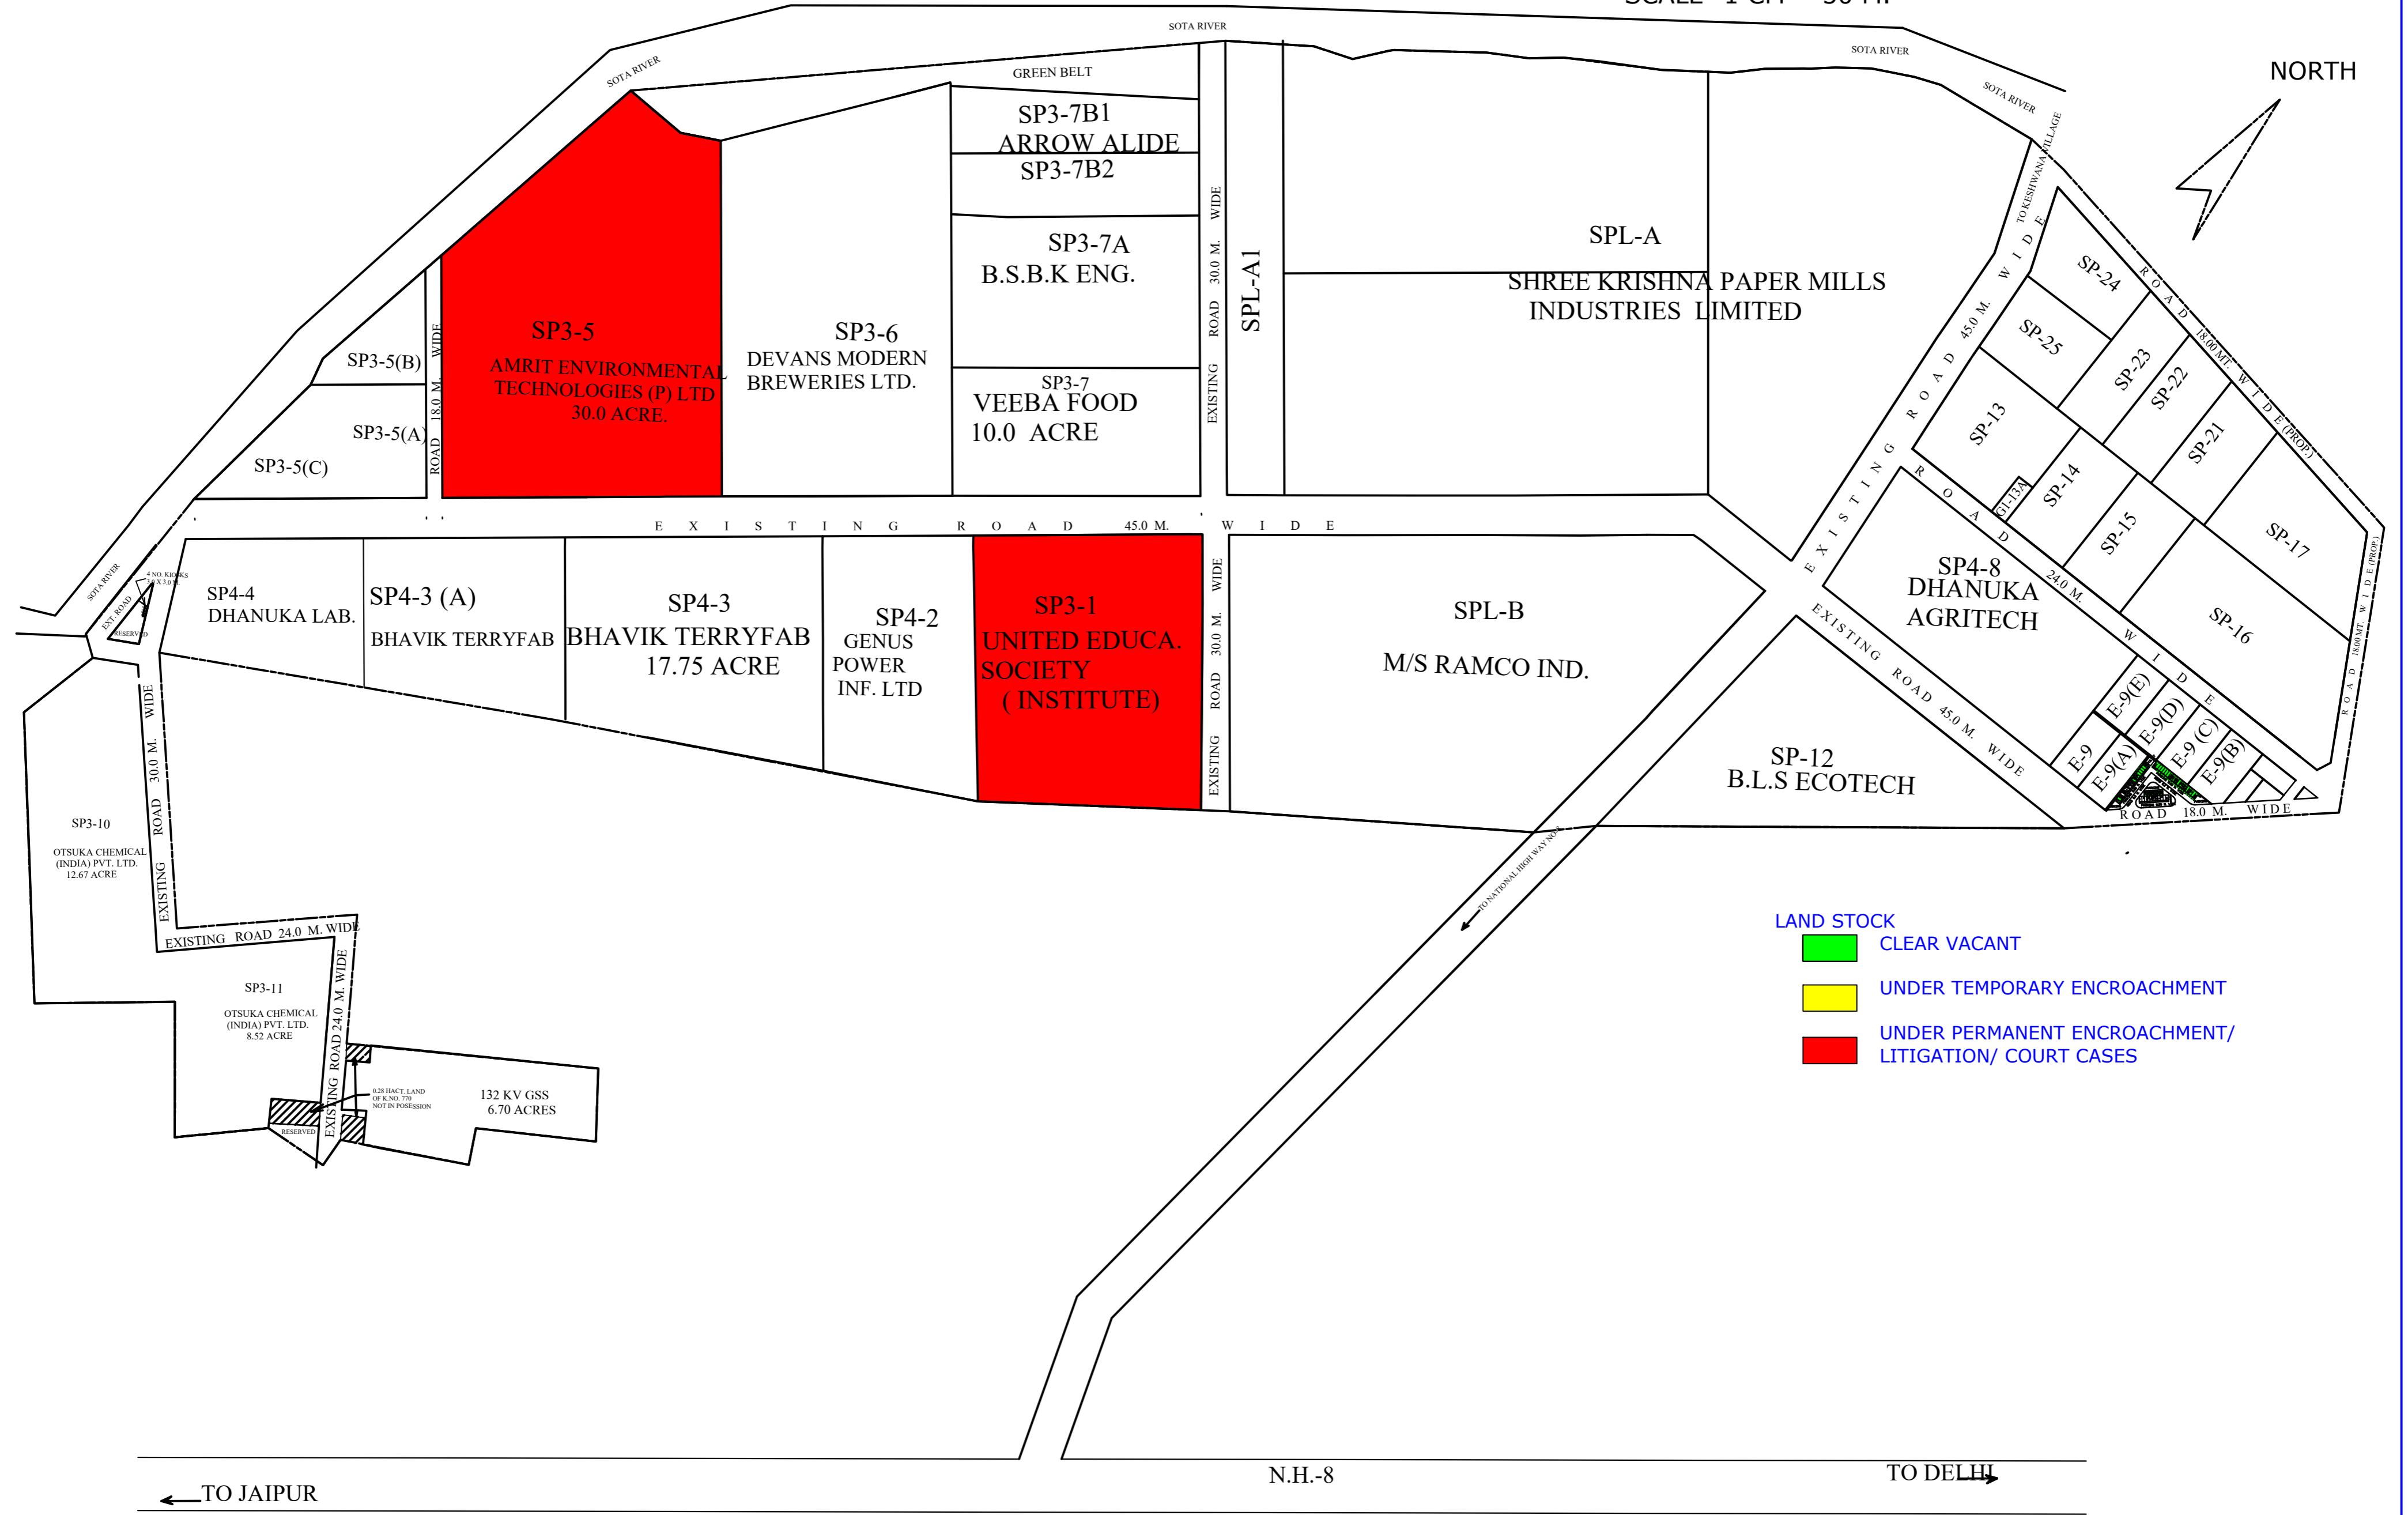

# LAY OUT PLAN OF INDUSTRIAL AREA KESHWANA ( KOTPUTLI )

SCALE- 1 CM = 50 M.

- LAND STOCK**
- CLEAR VACANT
  - UNDER TEMPORARY ENCROACHMENT
  - UNDER PERMANENT ENCROACHMENT/ LITIGATION/ COURT CASES

NORTH

← TO JAIPUR

N.H.-8

TO DELHI →