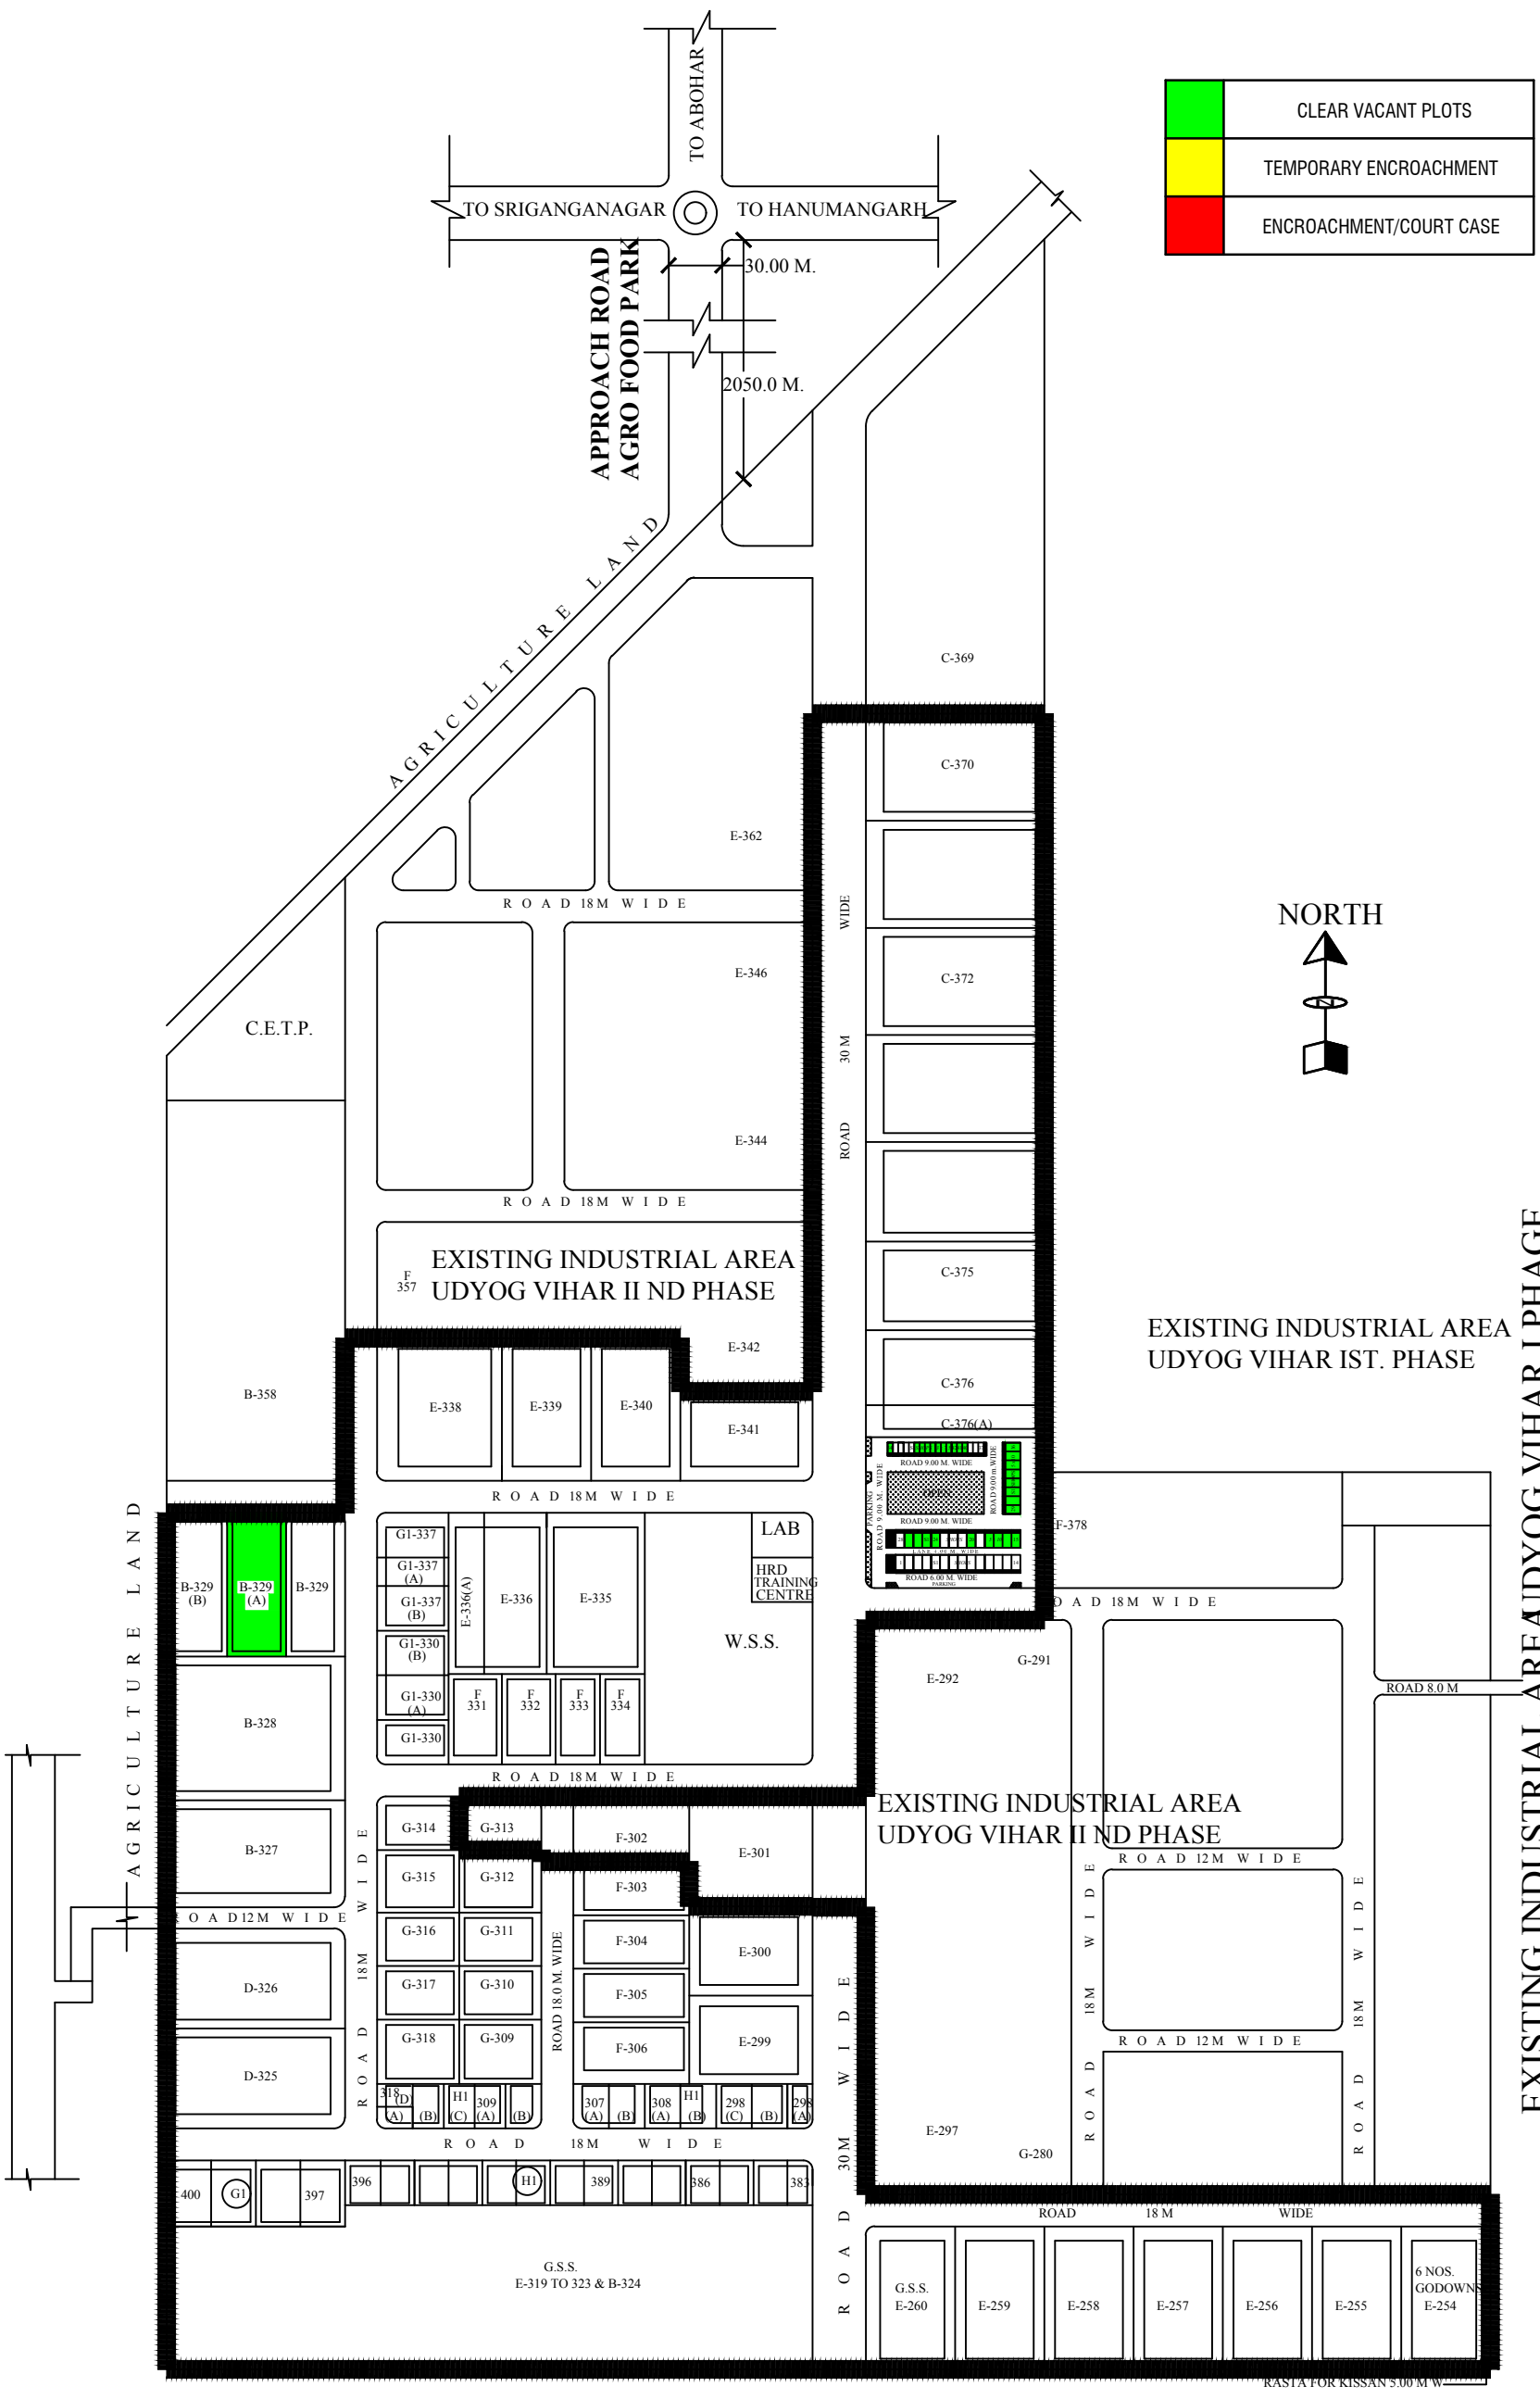

LAY OUT PLAN OF AGRO FOOD PARK

EXISTING INDUSTRIAL AREA UDYOG VIHAR I PHASE

EXISTING INDUSTRIAL AREA UDYOG VIHAR II ND PHASE

EXISTING INDUSTRIAL AREA UDYOG VIHAR IST. PHASE

EXISTING INDUSTRIAL AREA UDYOG VIHAR II ND PHASE

G.S.S. E-319 TO 323 & B-324

RASTA FOR KISSAN 3.00 M WIDE