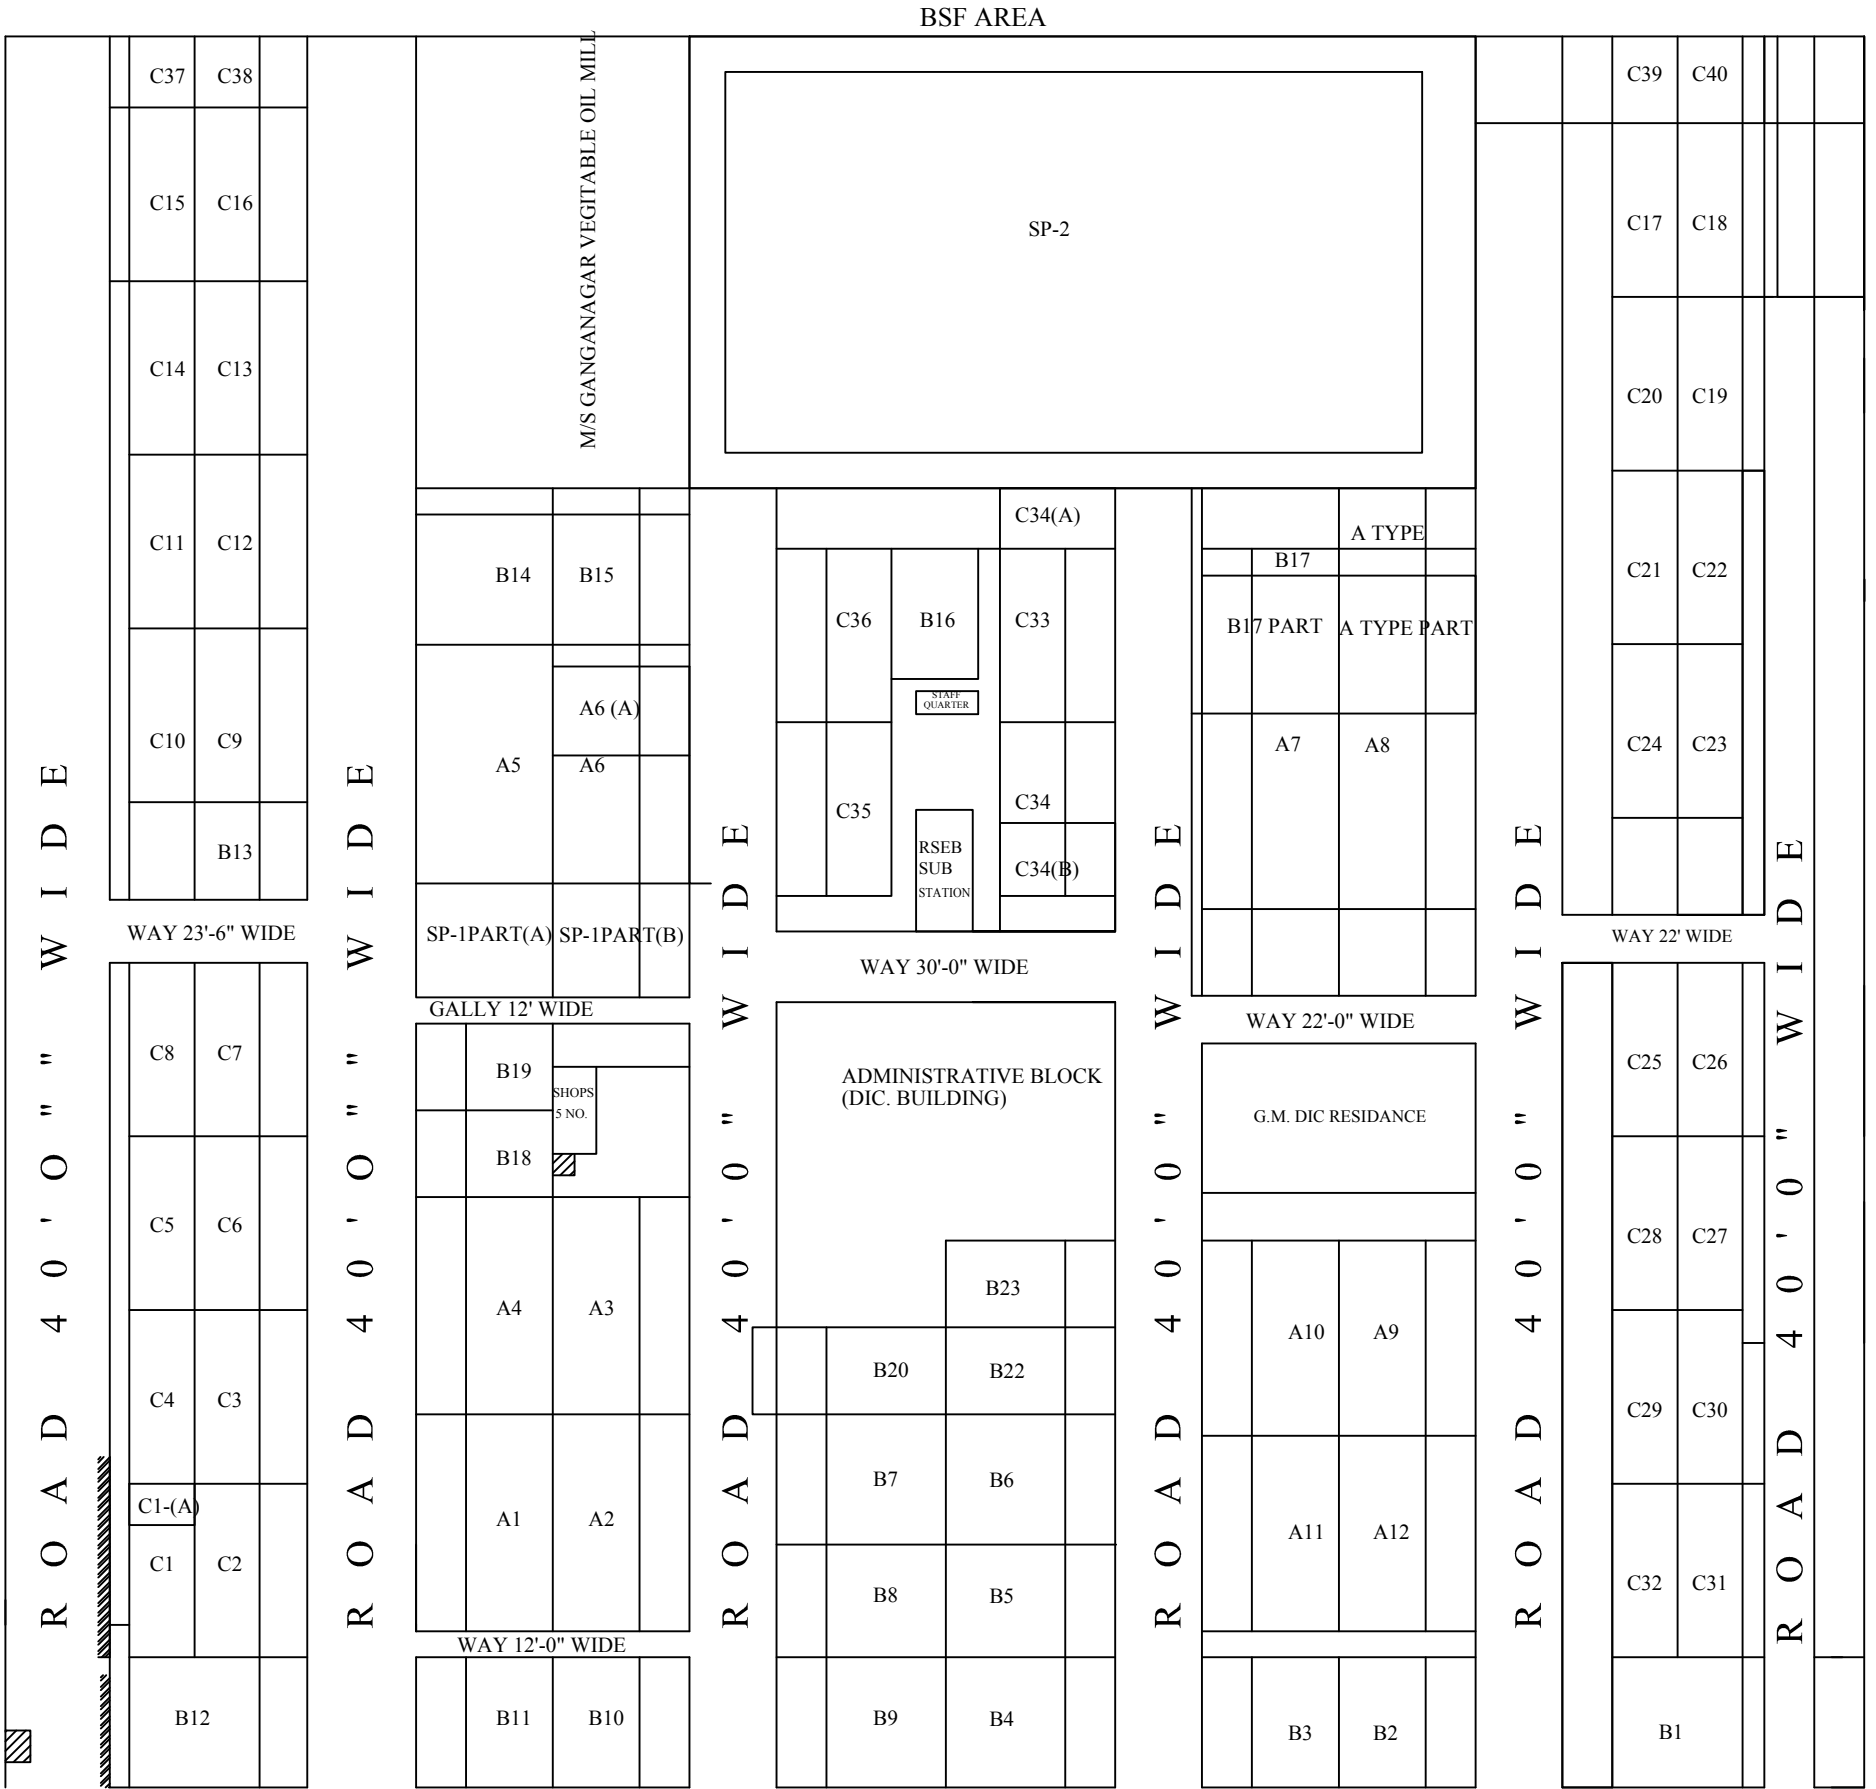

LAY OUT PLAN OF INDUSTRIAL ESTATE

RAJASTHAN COTTON GINNING FACTORY

MES HOSPITAL AREA

TO SRIGANGANAGAR

ROAD

TO ABOHAR

	CLEAR VACANT PLOTS
	TEMPORARY ENCROACHMENT
	ENCROACHMENT/COURT CASE