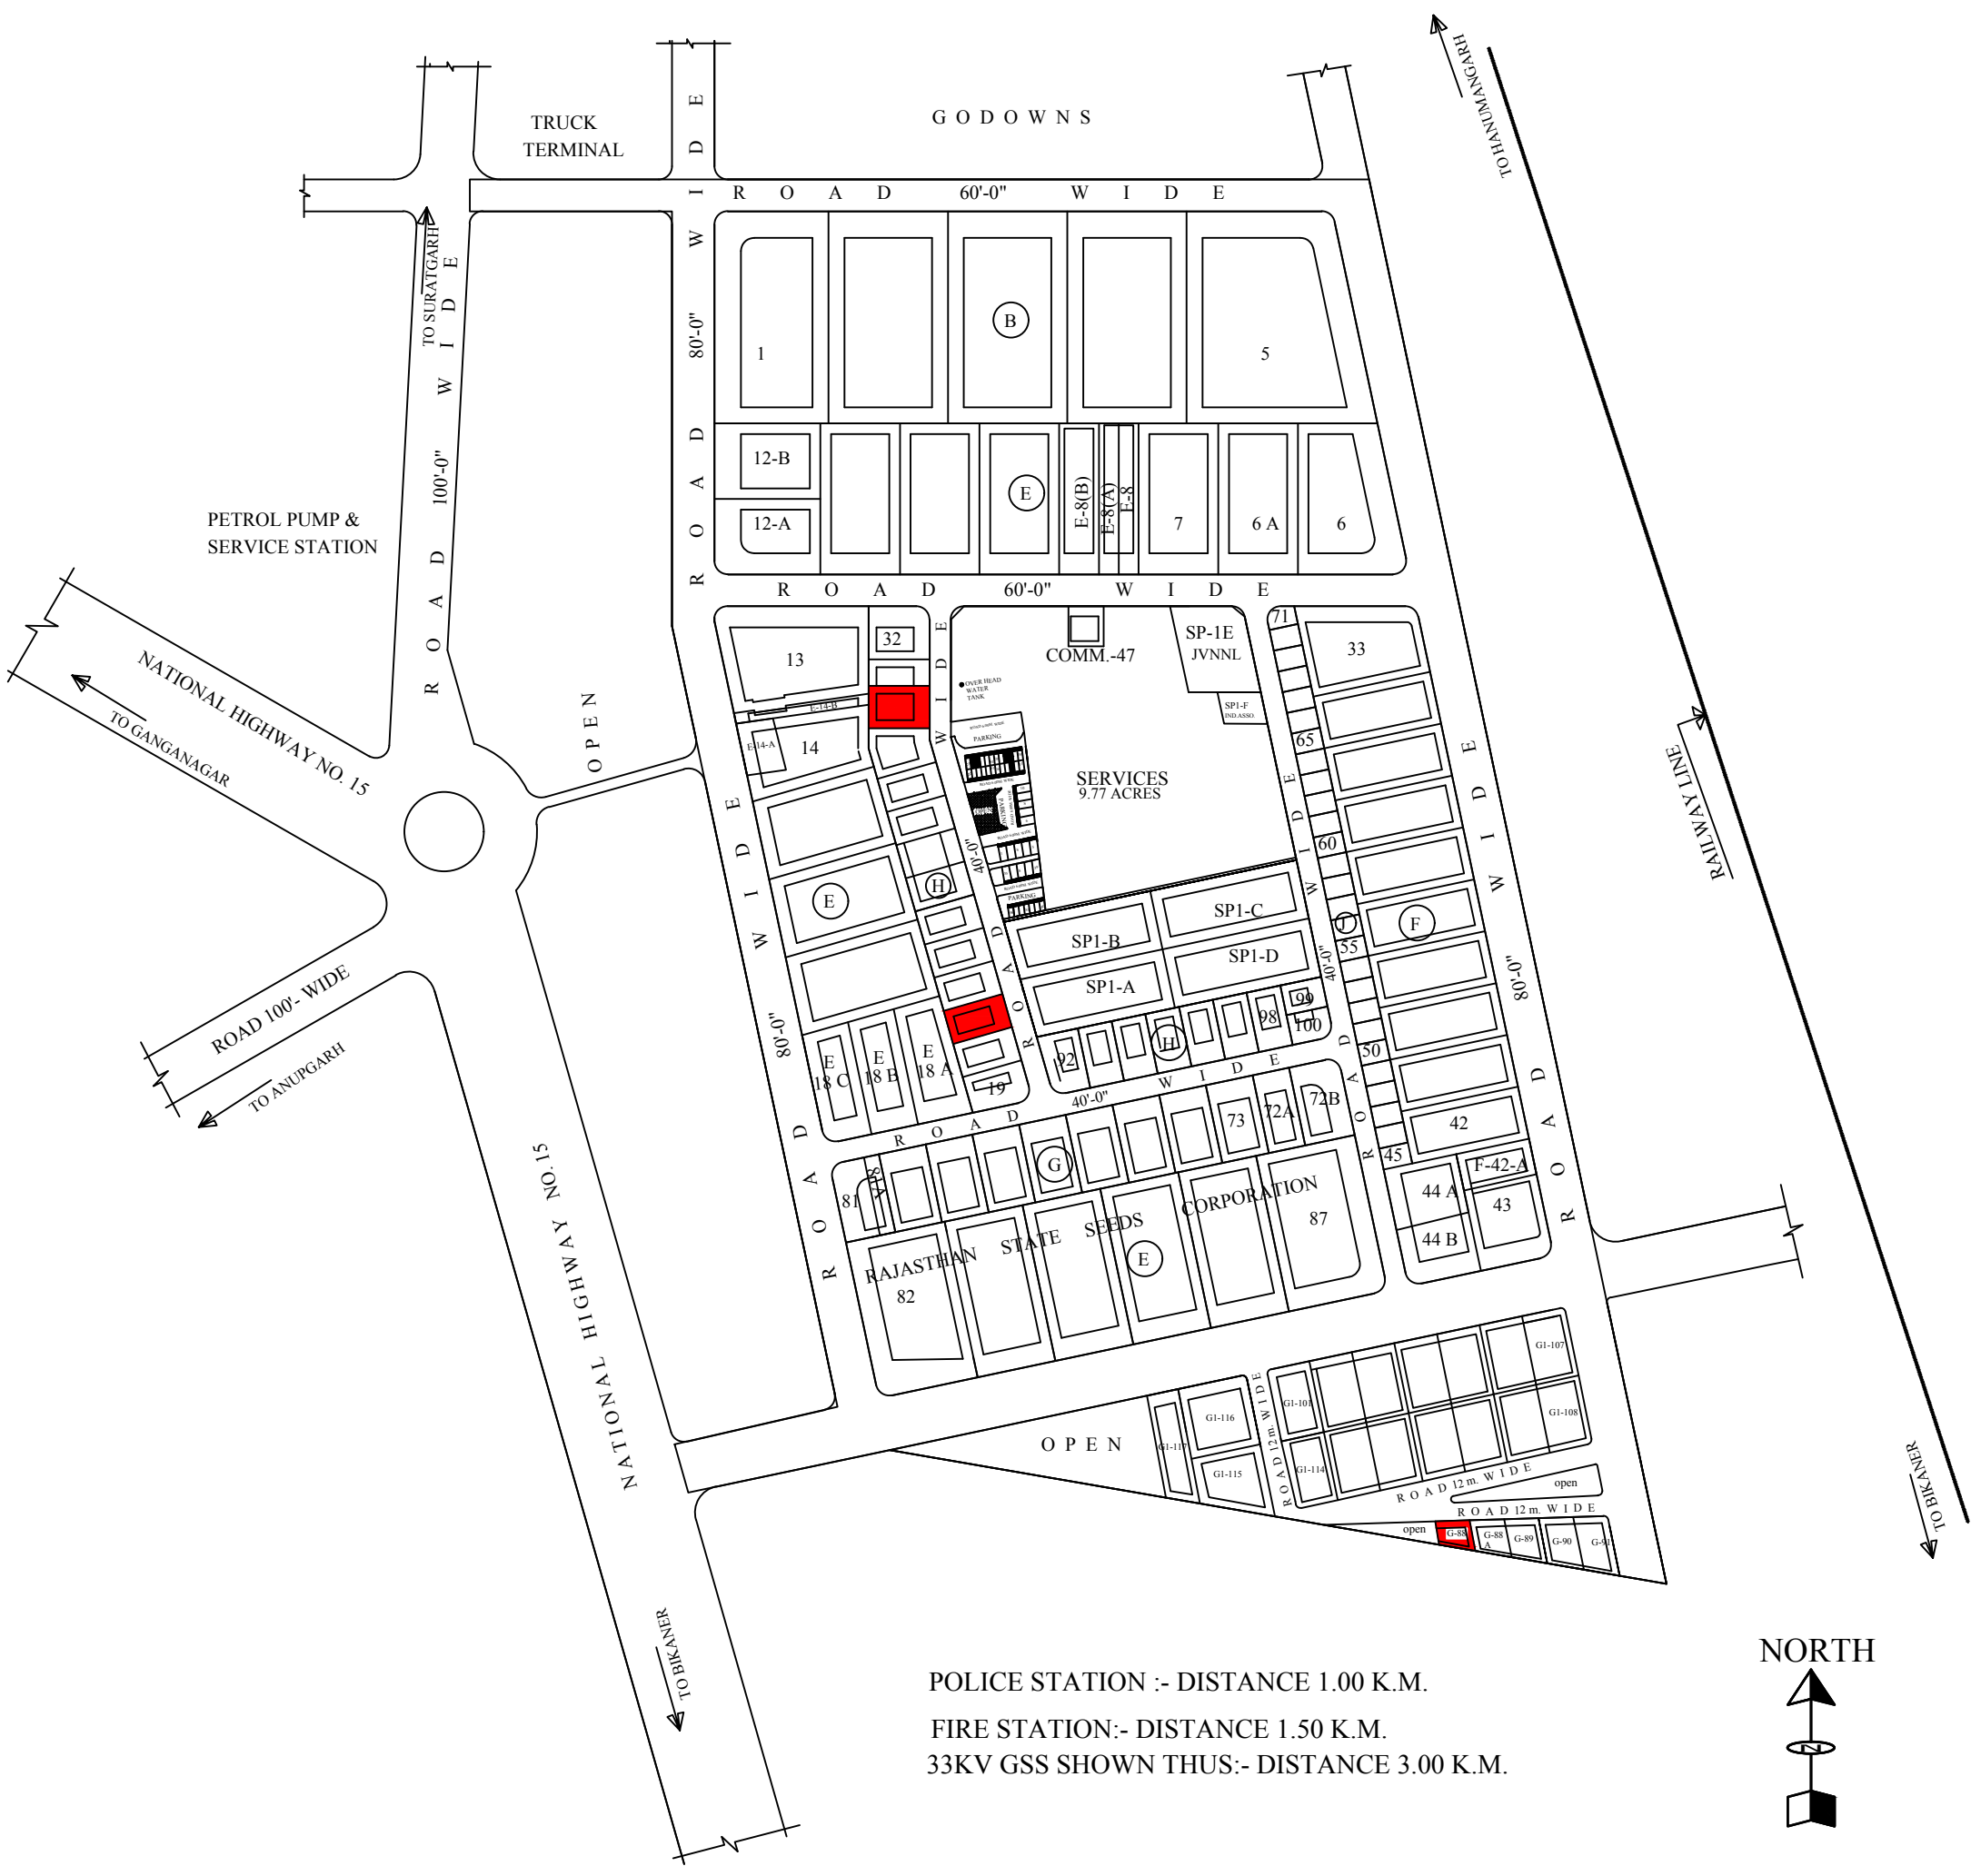

LAY OUT PLAN OF SURATGARH

	CLEAR VACANT PLOTS
	TEMPORARY ENCROACHMENT
	ENCROACHMENT/COURT CASE

POLICE STATION :- DISTANCE 1.00 K.M.
 FIRE STATION:- DISTANCE 1.50 K.M.
 33KV GSS SHOWN THUS:- DISTANCE 3.00 K.M.