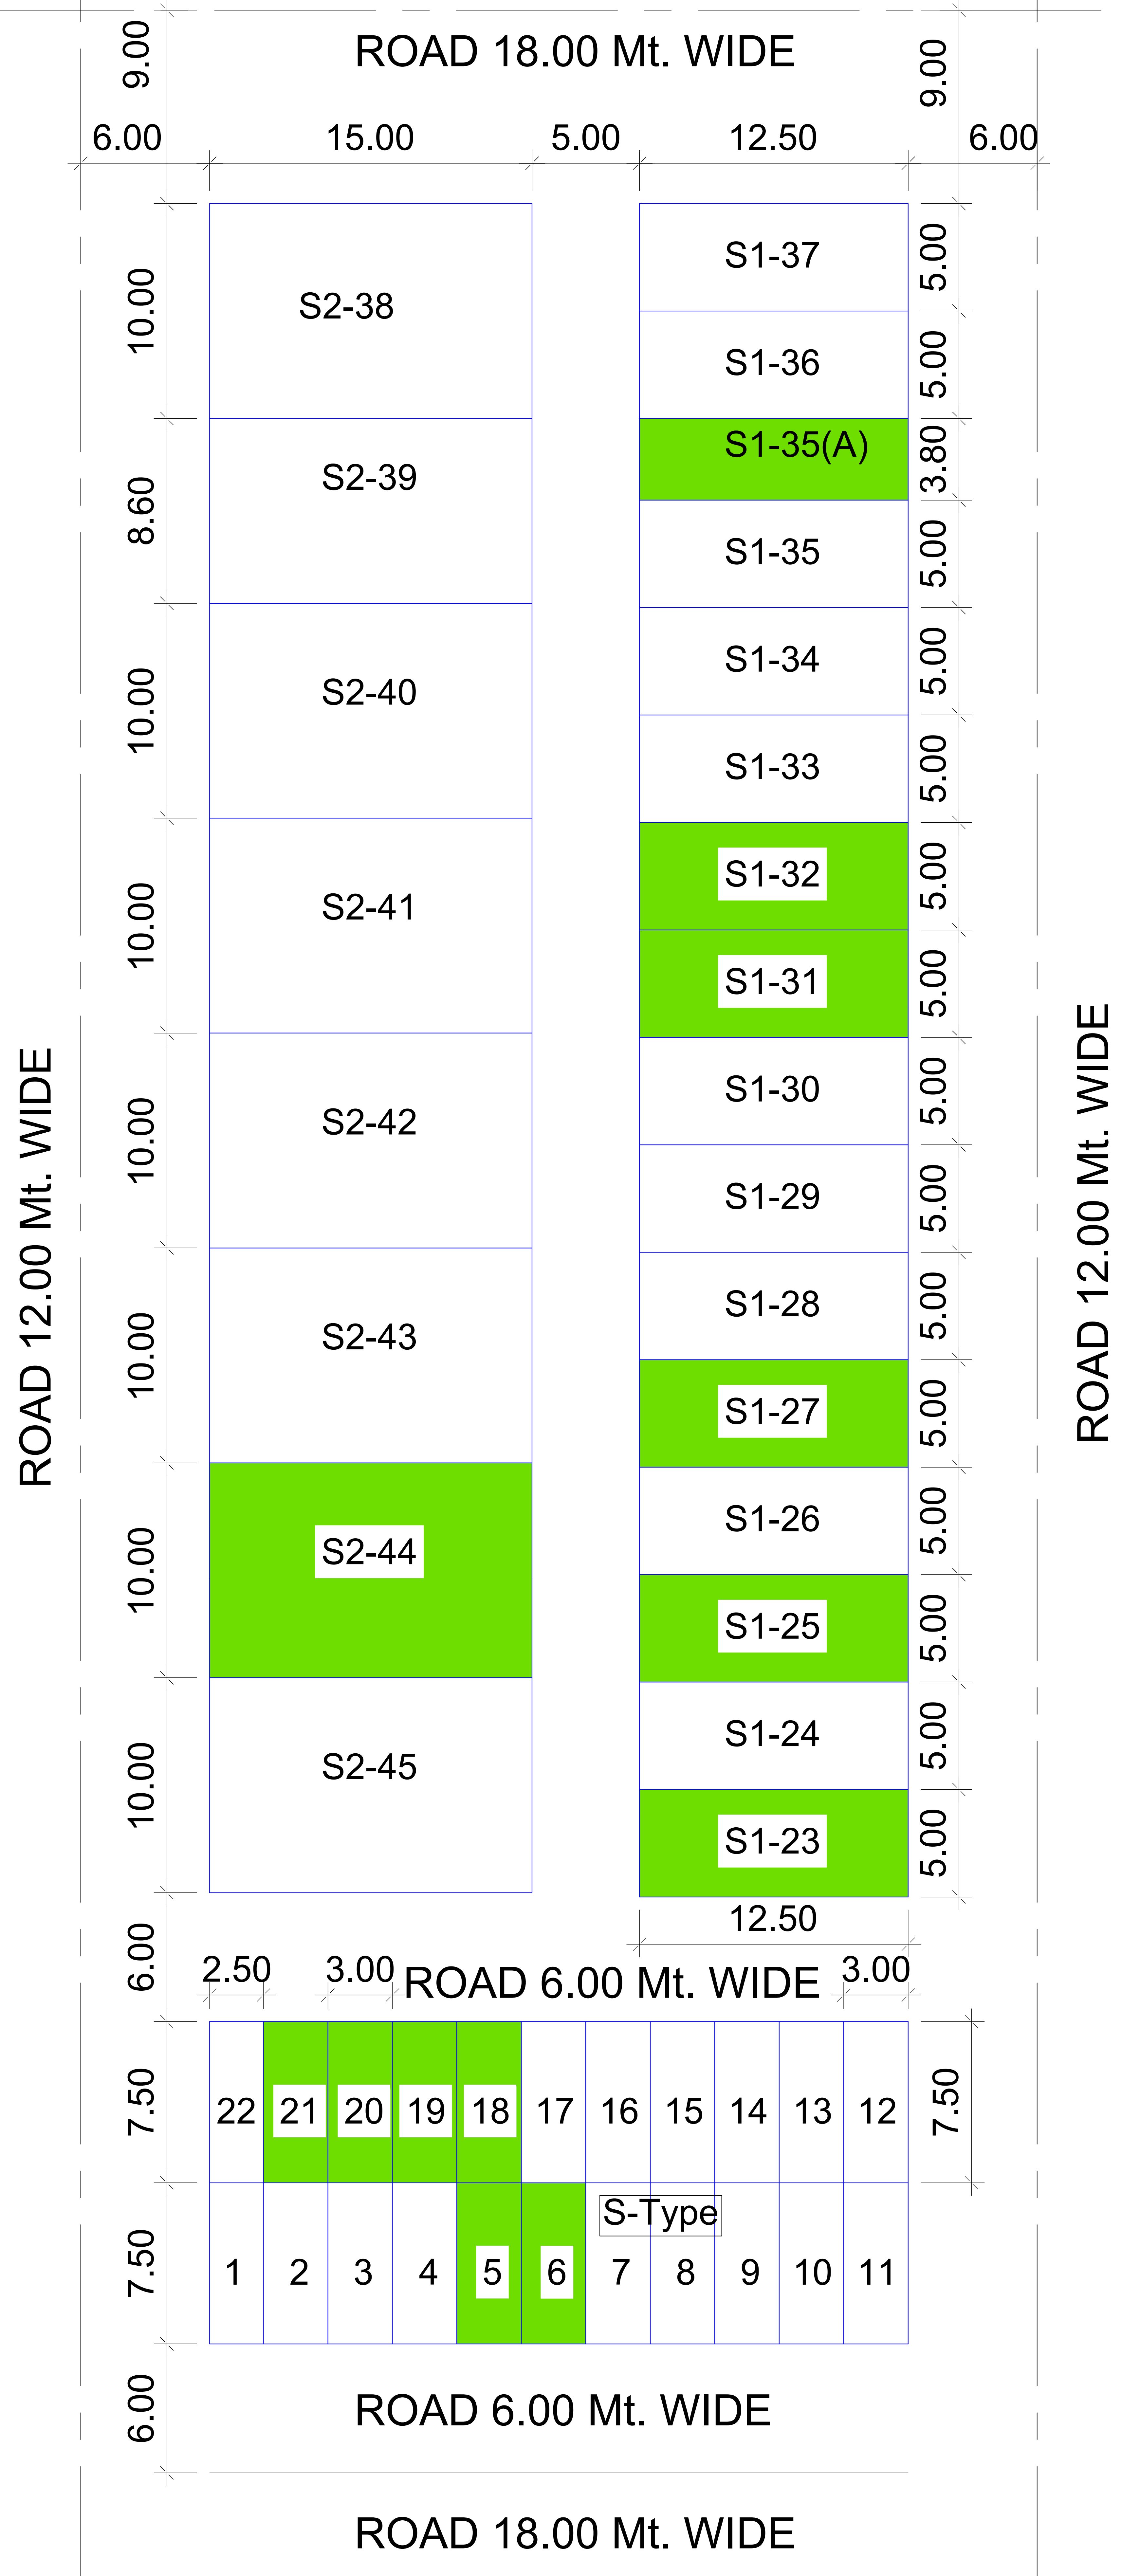

BLOCK PLAN OF COMMERCIAL SHOPS AT INDUSTRIAL AREA GANGAPUR CITY, SAWAI MADHOPUR

SCALE : NTS

PROPOSED LAND NEAR SHAMSHAN GHAT

 CLEAR VACANT PLOT

Note : All dimensions are in mtr.
This drawing is not to scale.

UPDATED ON DATED : 12.08.2024

NOTE : THIS DRAWING HAS BEEN PREPARED ONLY FOR DISPLAY PURPOSE.
FOR ANY DETAIL,PLEASE SEE ORIGINAL APPROVED DRAWING OF INDUSTRIAL AREA GANGAPUR CITY COMMERCIAL.