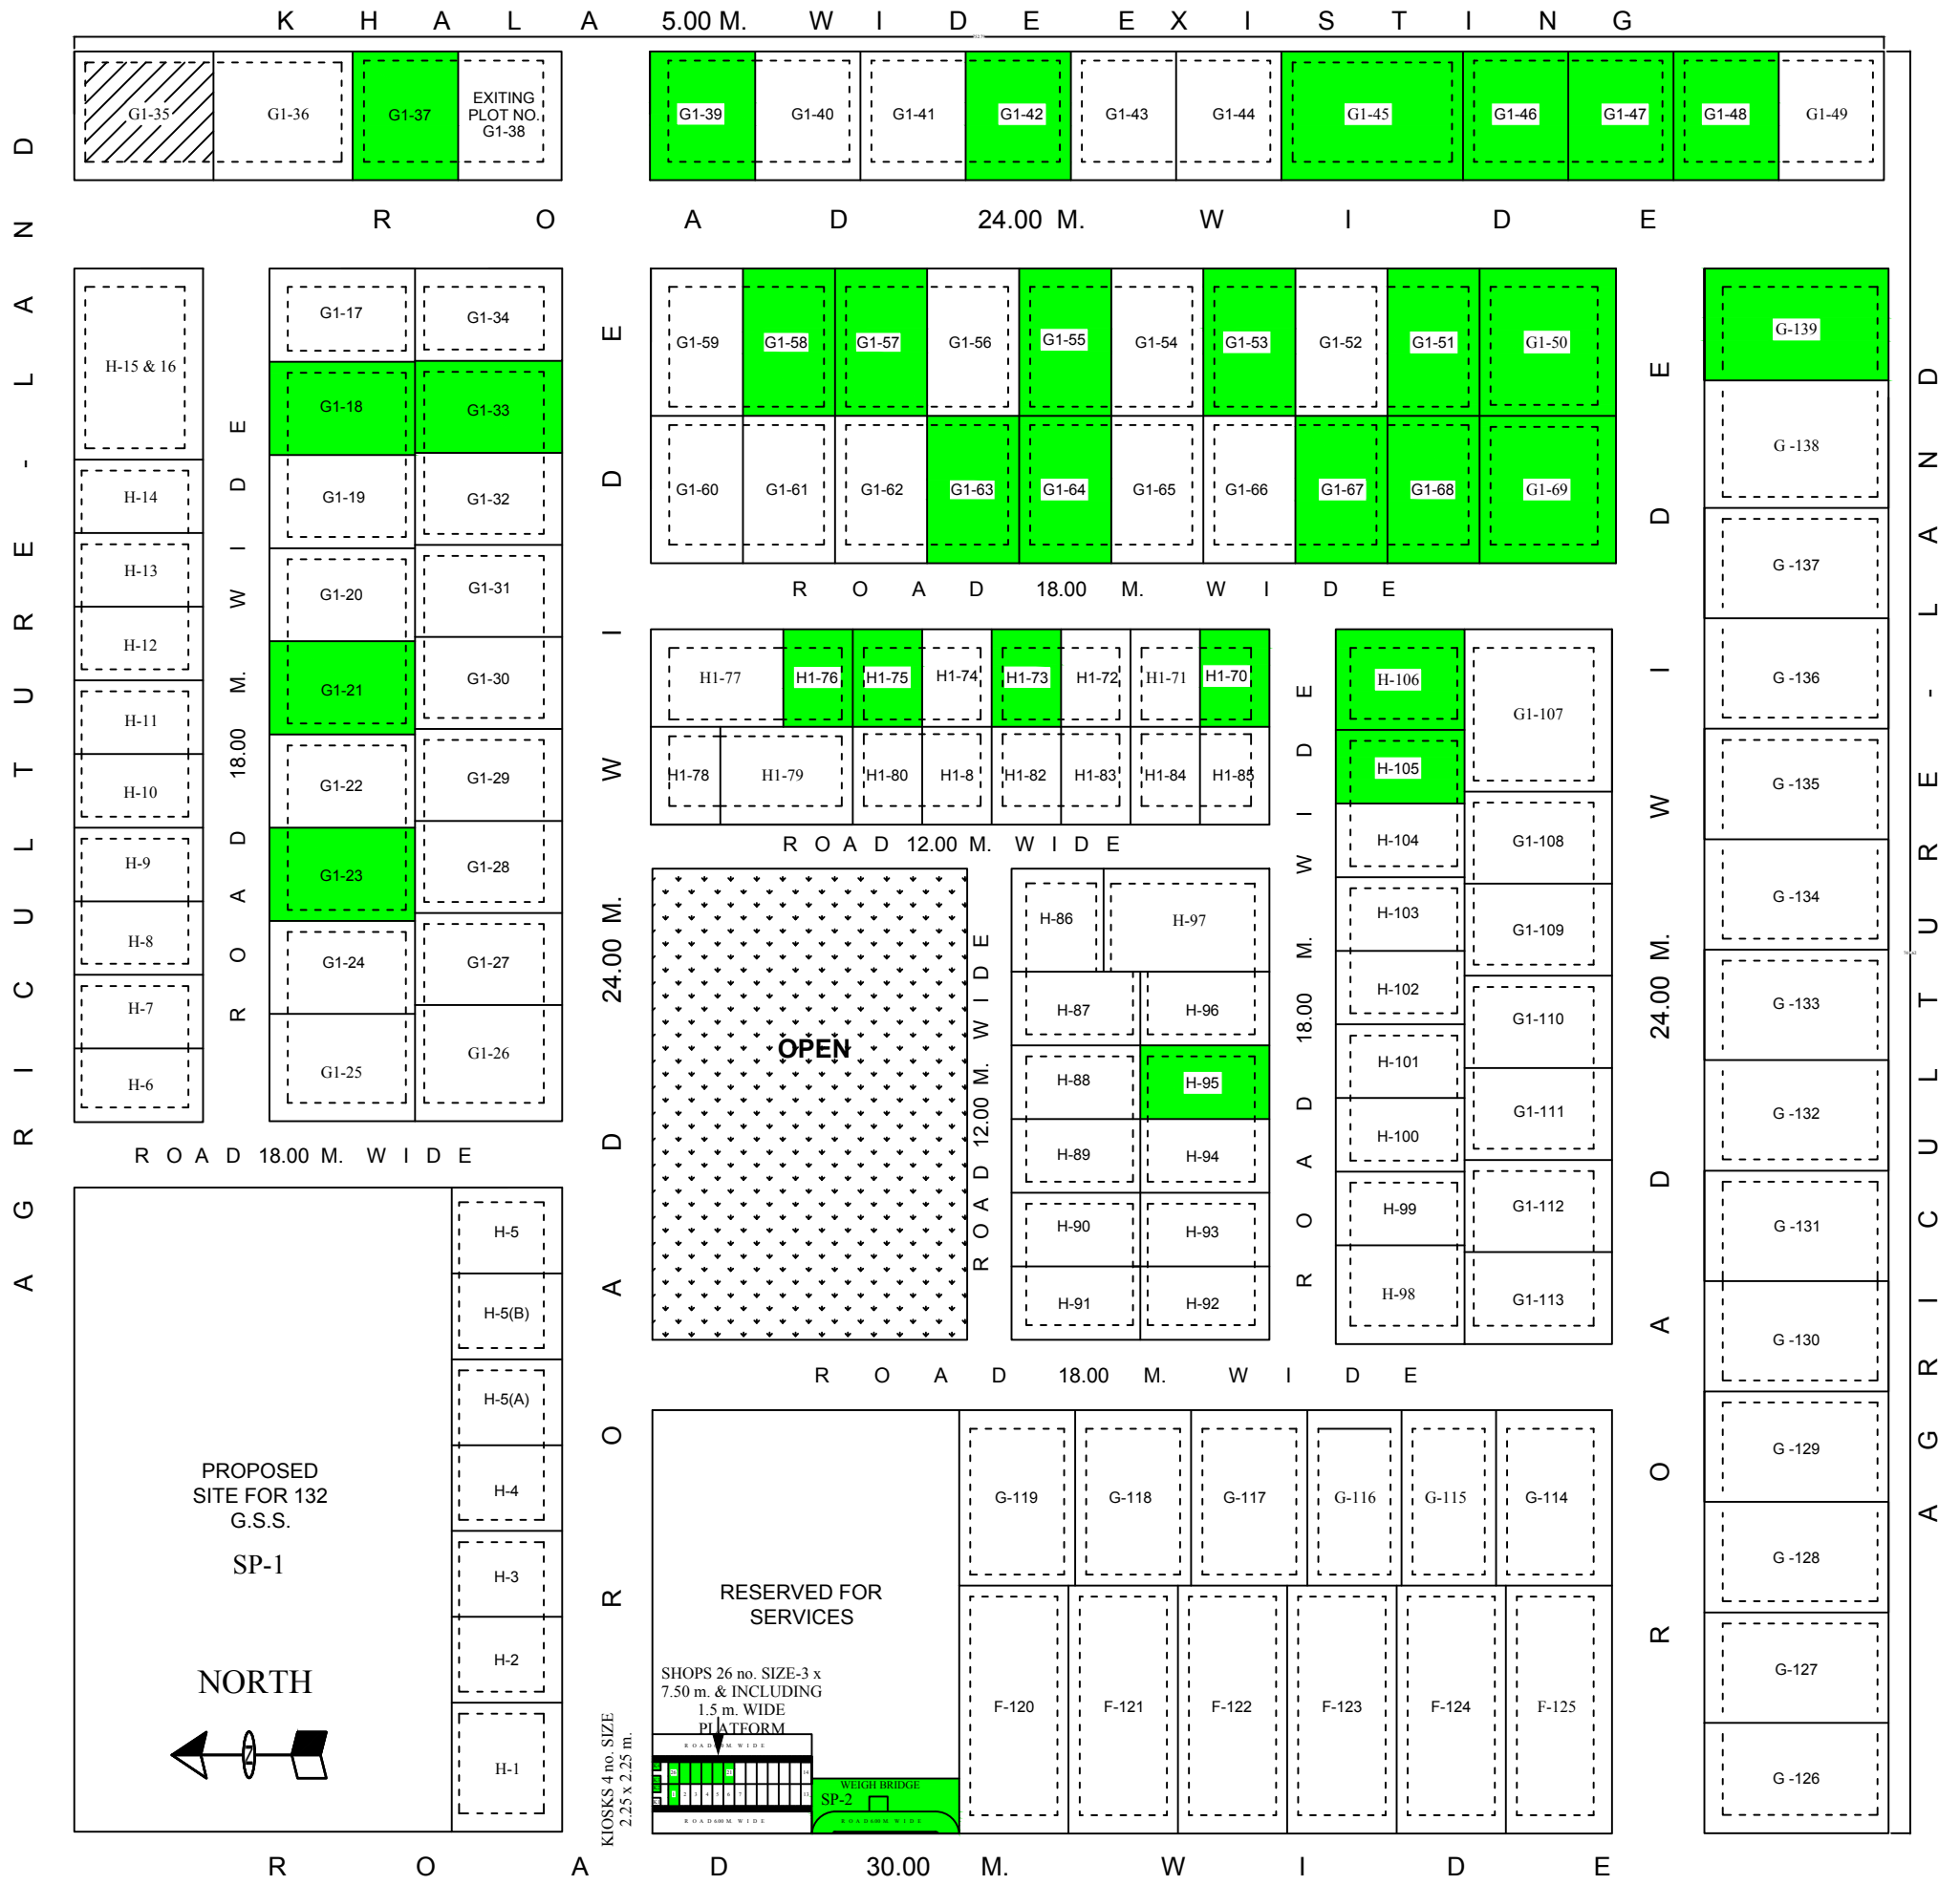

LAY OUT PLAN OF RAISINGHNAGAR

	CLEAR VACANT PLOTS
	TEMPORARY ENCROACHMENT
	ENCROACHMENT/COURT CASE