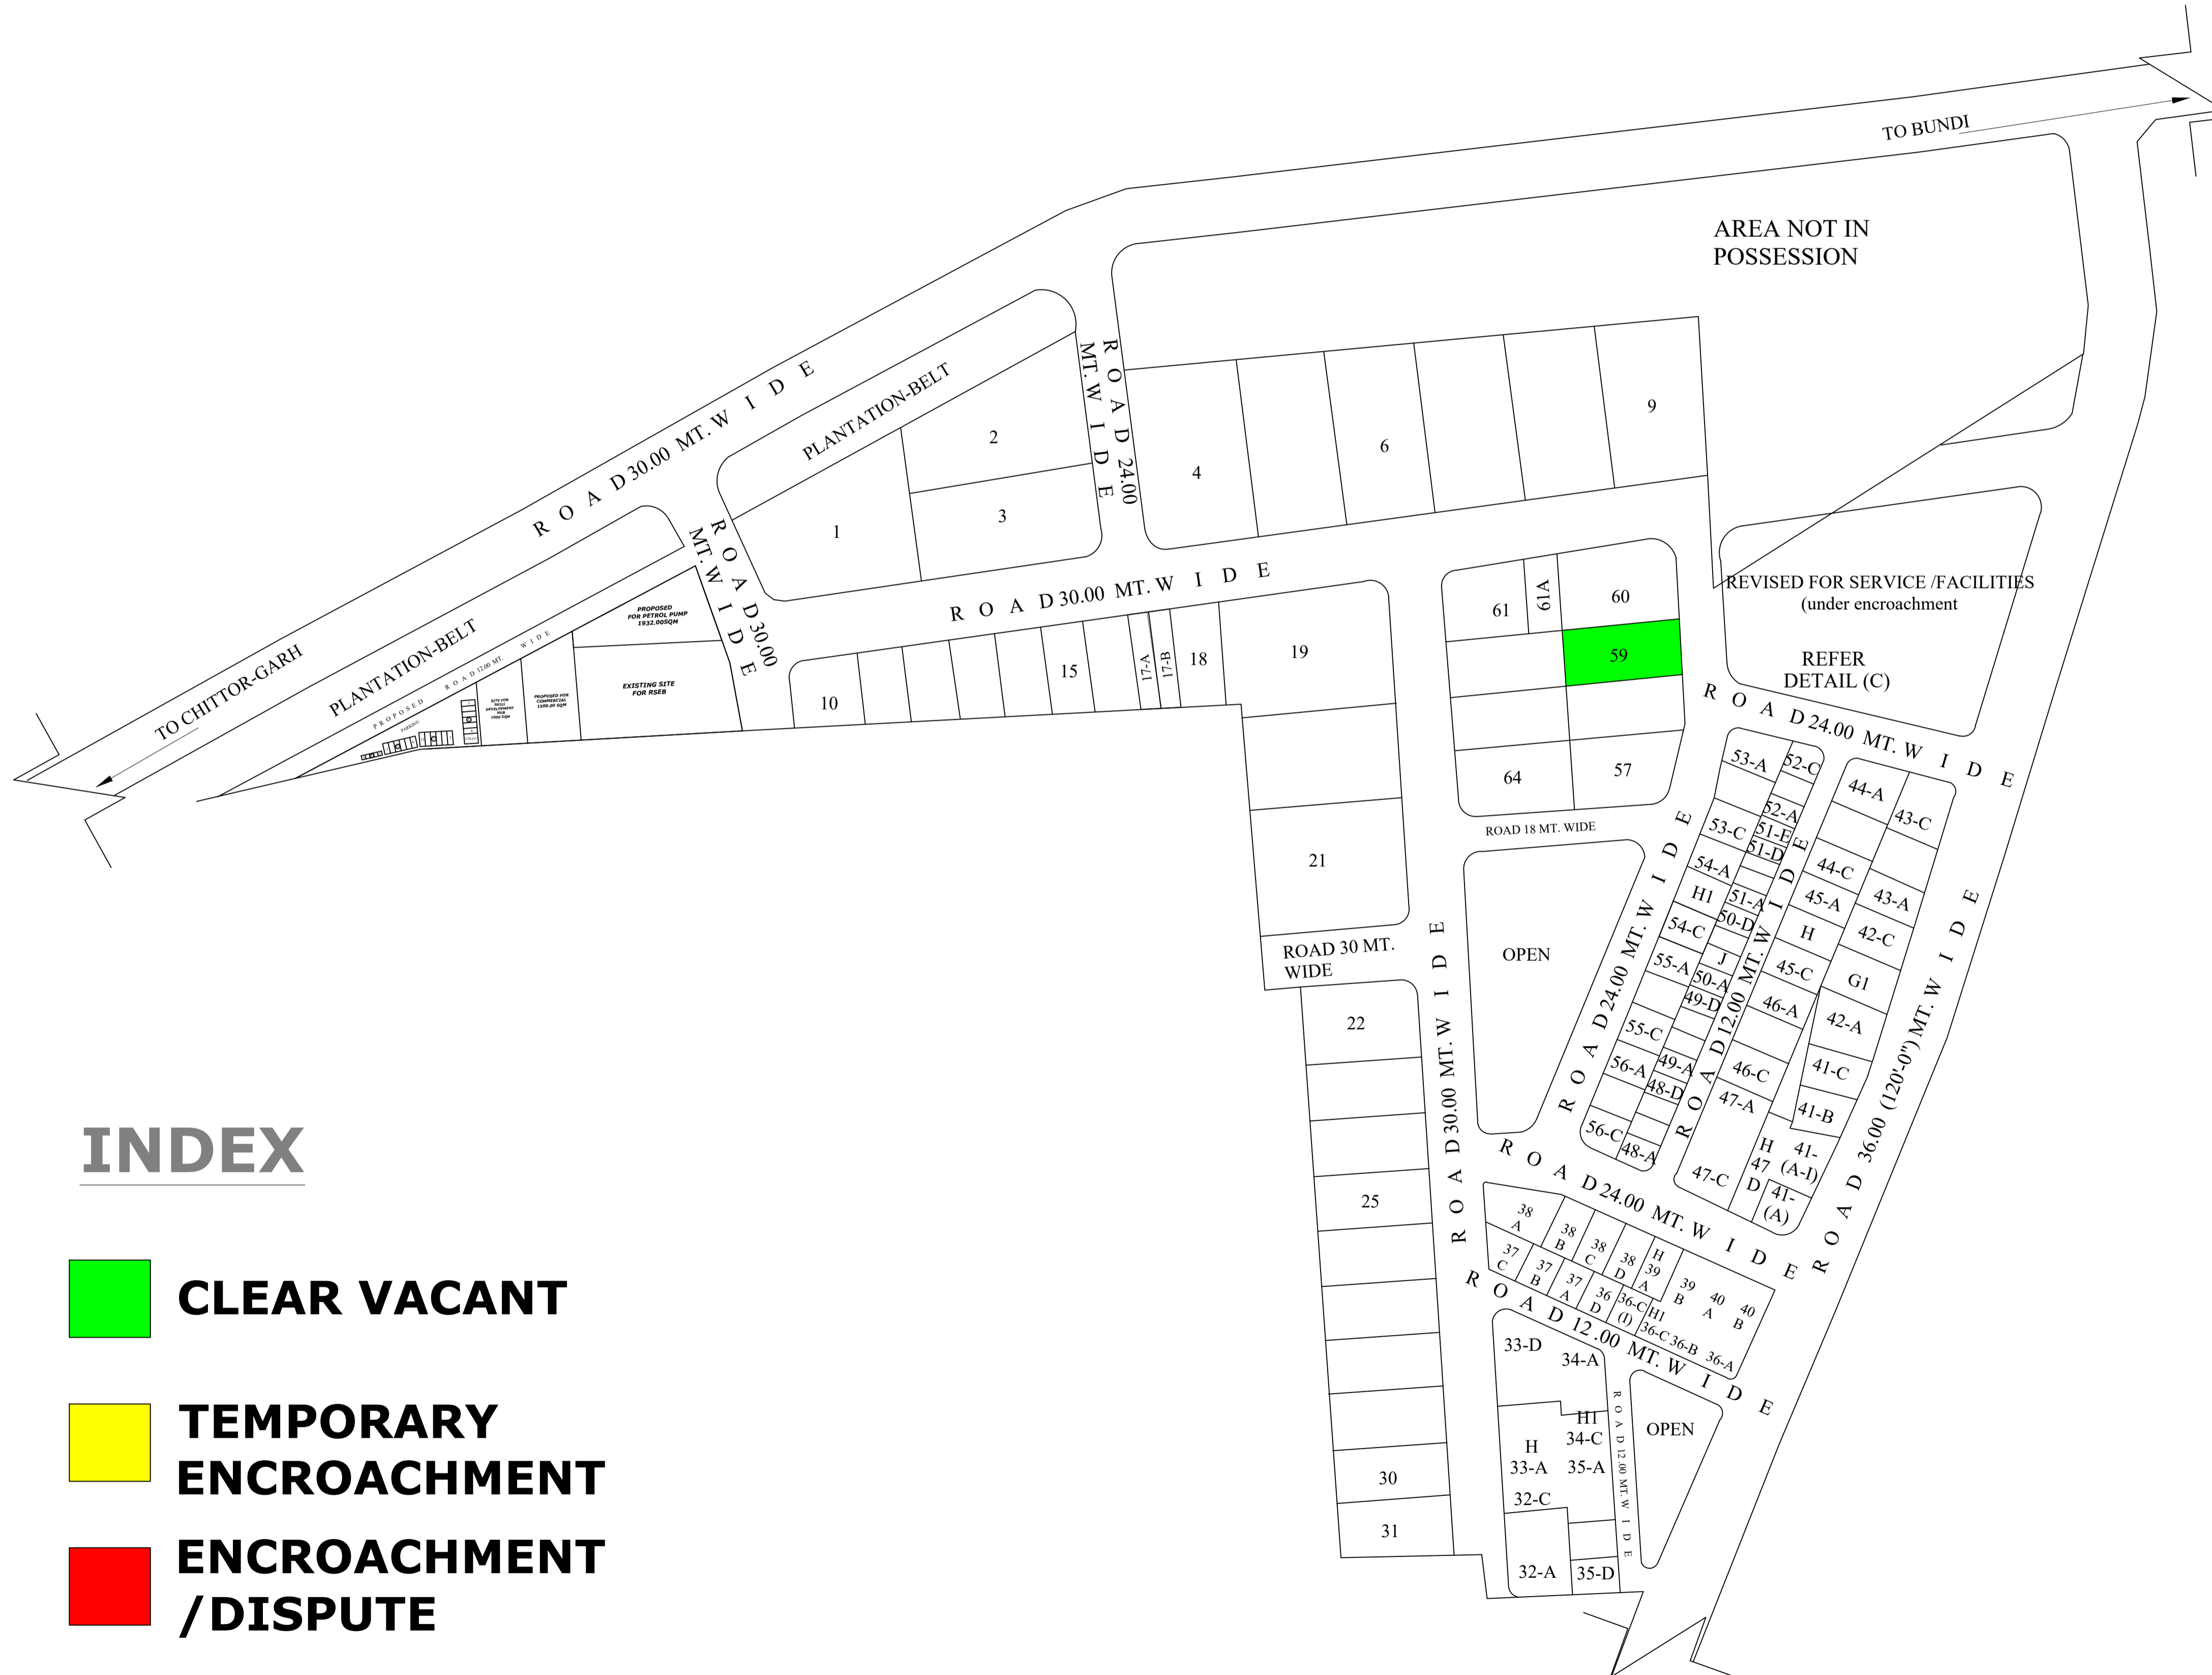

INDUSTRIAL AREA HATTIPURA, BUNDI

INDEX

- CLEAR VACANT**
- TEMPORARY ENCROACHMENT**
- ENCROACHMENT /DISPUTE**

LAYOUT PLAN OF INDUSTRIAL AREA HATTIPURA, BUNDI.

SCALE:	DRG. NO.
	REV.
	 NORTH
RAJASTHAN INDUSTRIAL DEVELOPMENT AND INVESTMENT CORPORATION	