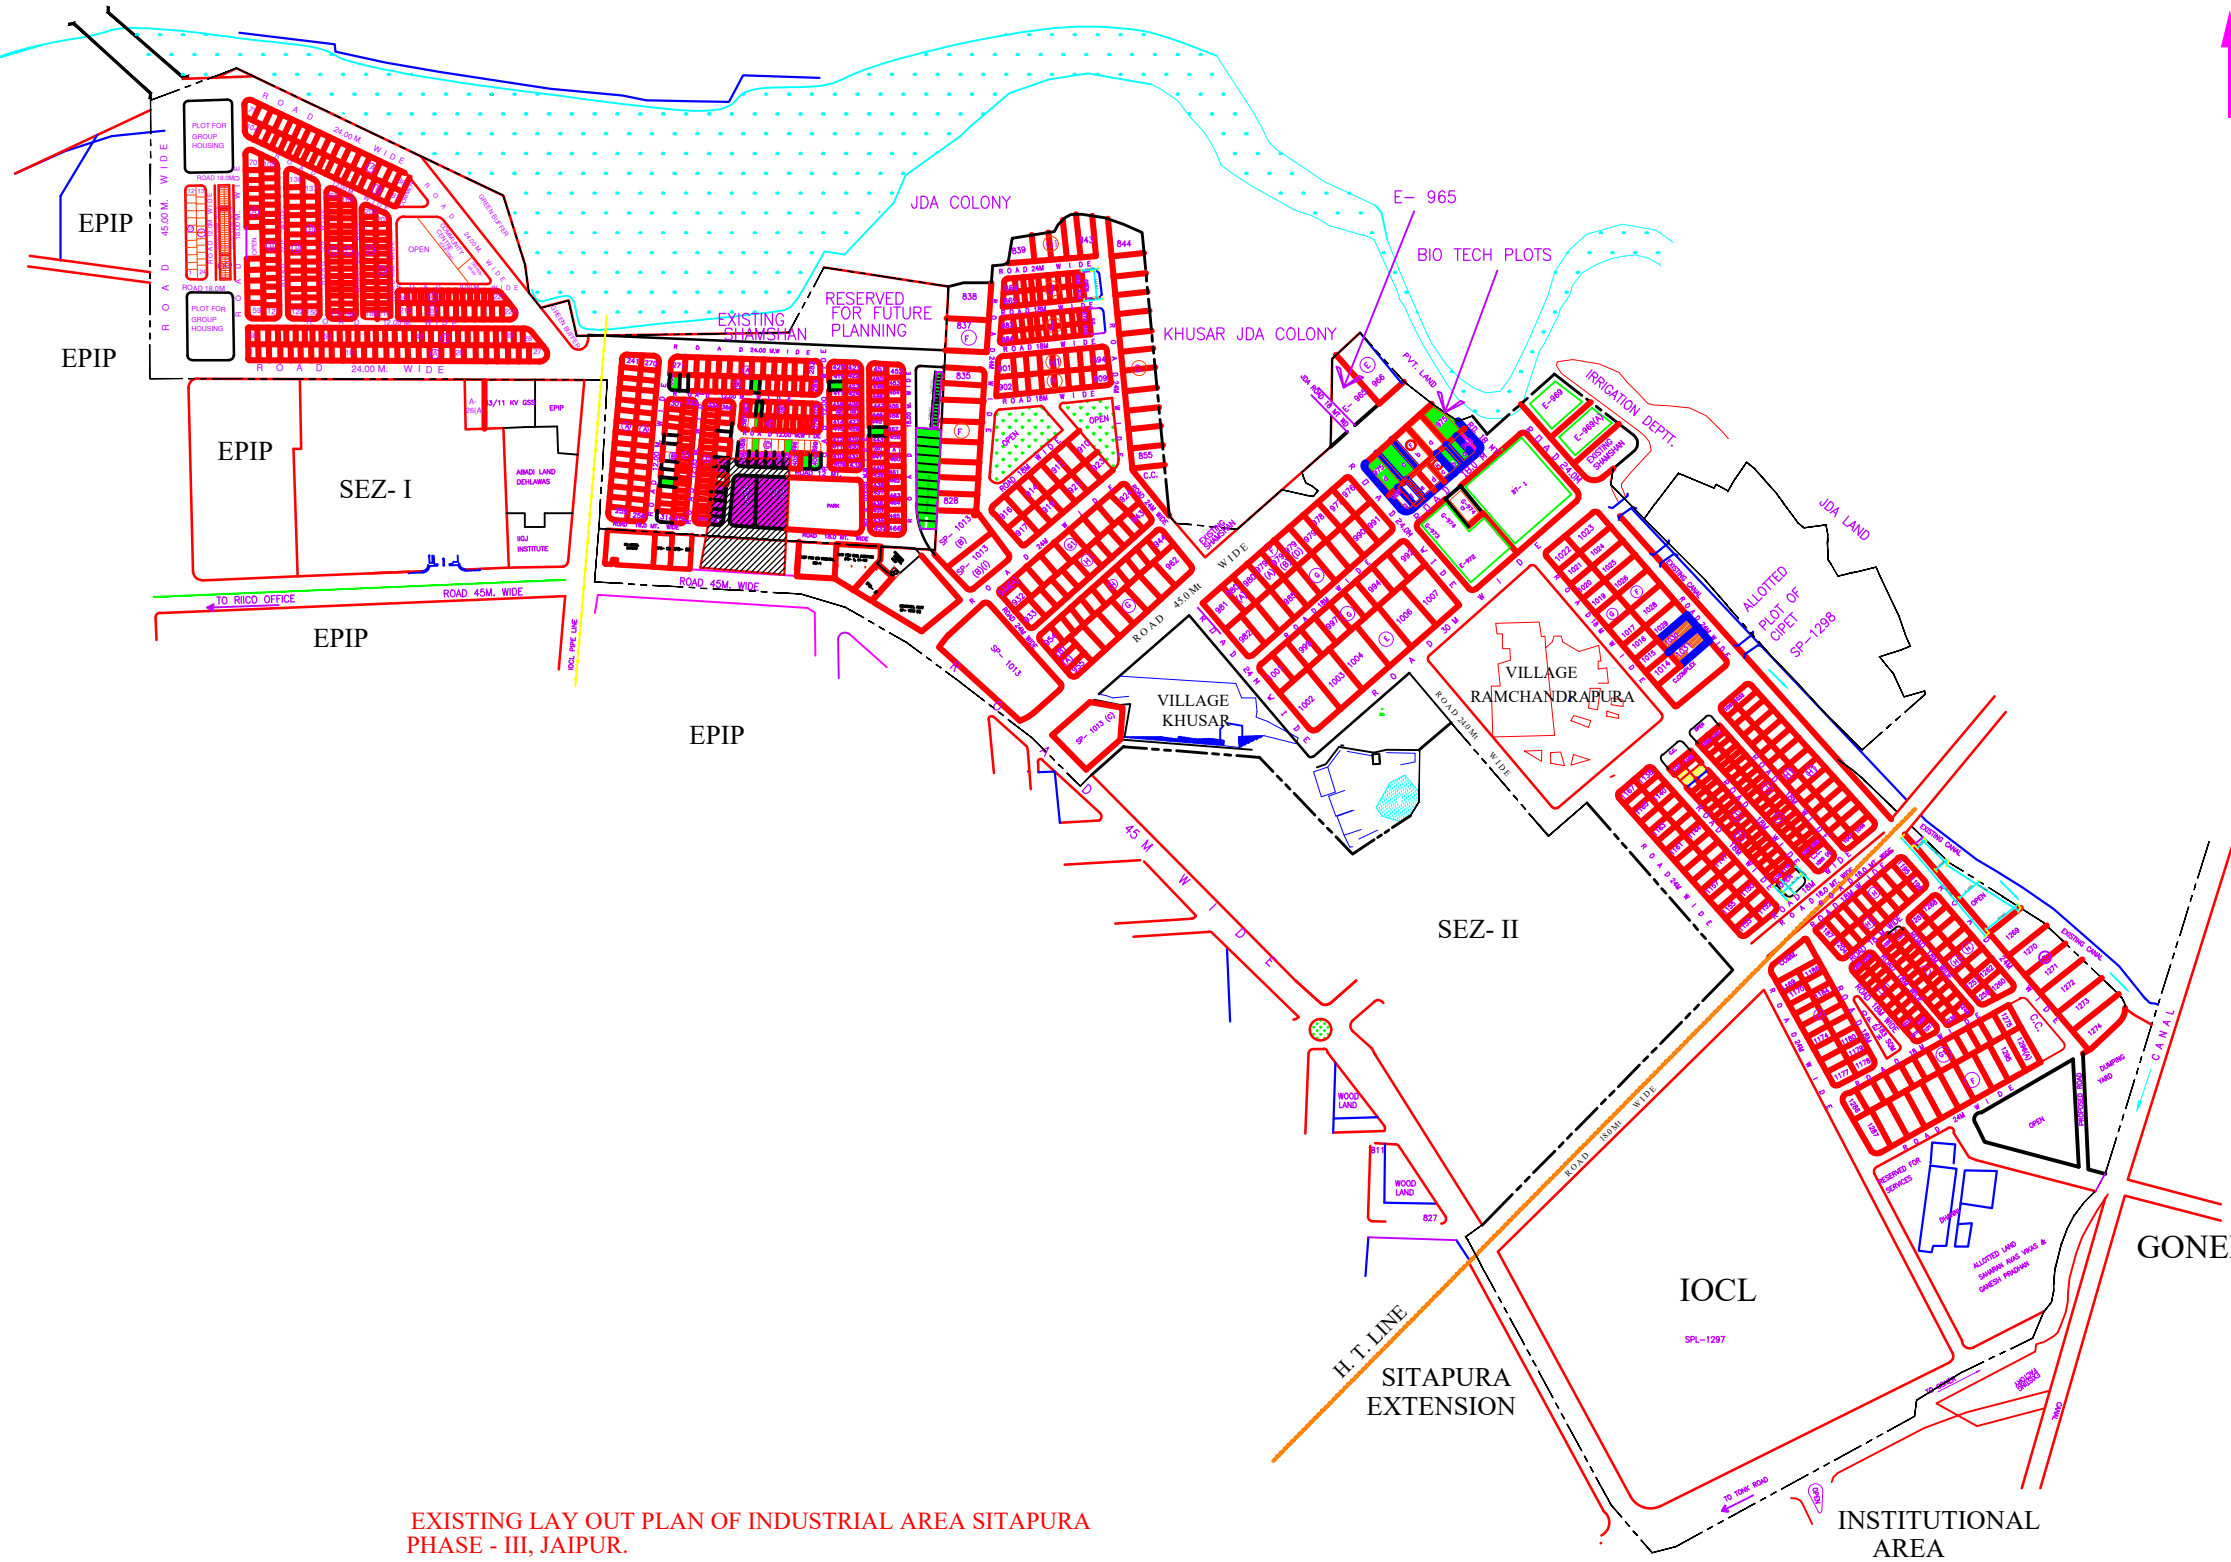

INFORMATION AS ON DATED : 15.7.2020

N

EXISTING LAY OUT PLAN OF INDUSTRIAL AREA SITAPURA PHASE - III, JAIPUR.

LEGEND:

- SCHEME BOUNDARY
- ALLOTTED PLOTS
- VACANT ALLOTTABLE PLOTS
- CANCELLED PLOTS
- PLOTS PRESENTLY NOT AVAILABLE FOR ALLOTMENT/ AUCTION
- LAND NOT AVAILABLE FOR DEVELOPMENT/ ALLOTMENT

EXISTING LAY OUT PLAN OF INDUSTRIAL AREA SITAPURA PHASE - III, JAIPUR.

SCALE:-1:	
(R.K.MEHARCHANDANI) SENIOR DRAFTSMAN	
(ALOK BHARGAVA) ASSISTANT SITE ENGINEER	SUDHIR LOHIYA ASSISTANT REGIONAL MANAGER
RAJEEV GUPTA Sr. REGIONAL MANAGER	