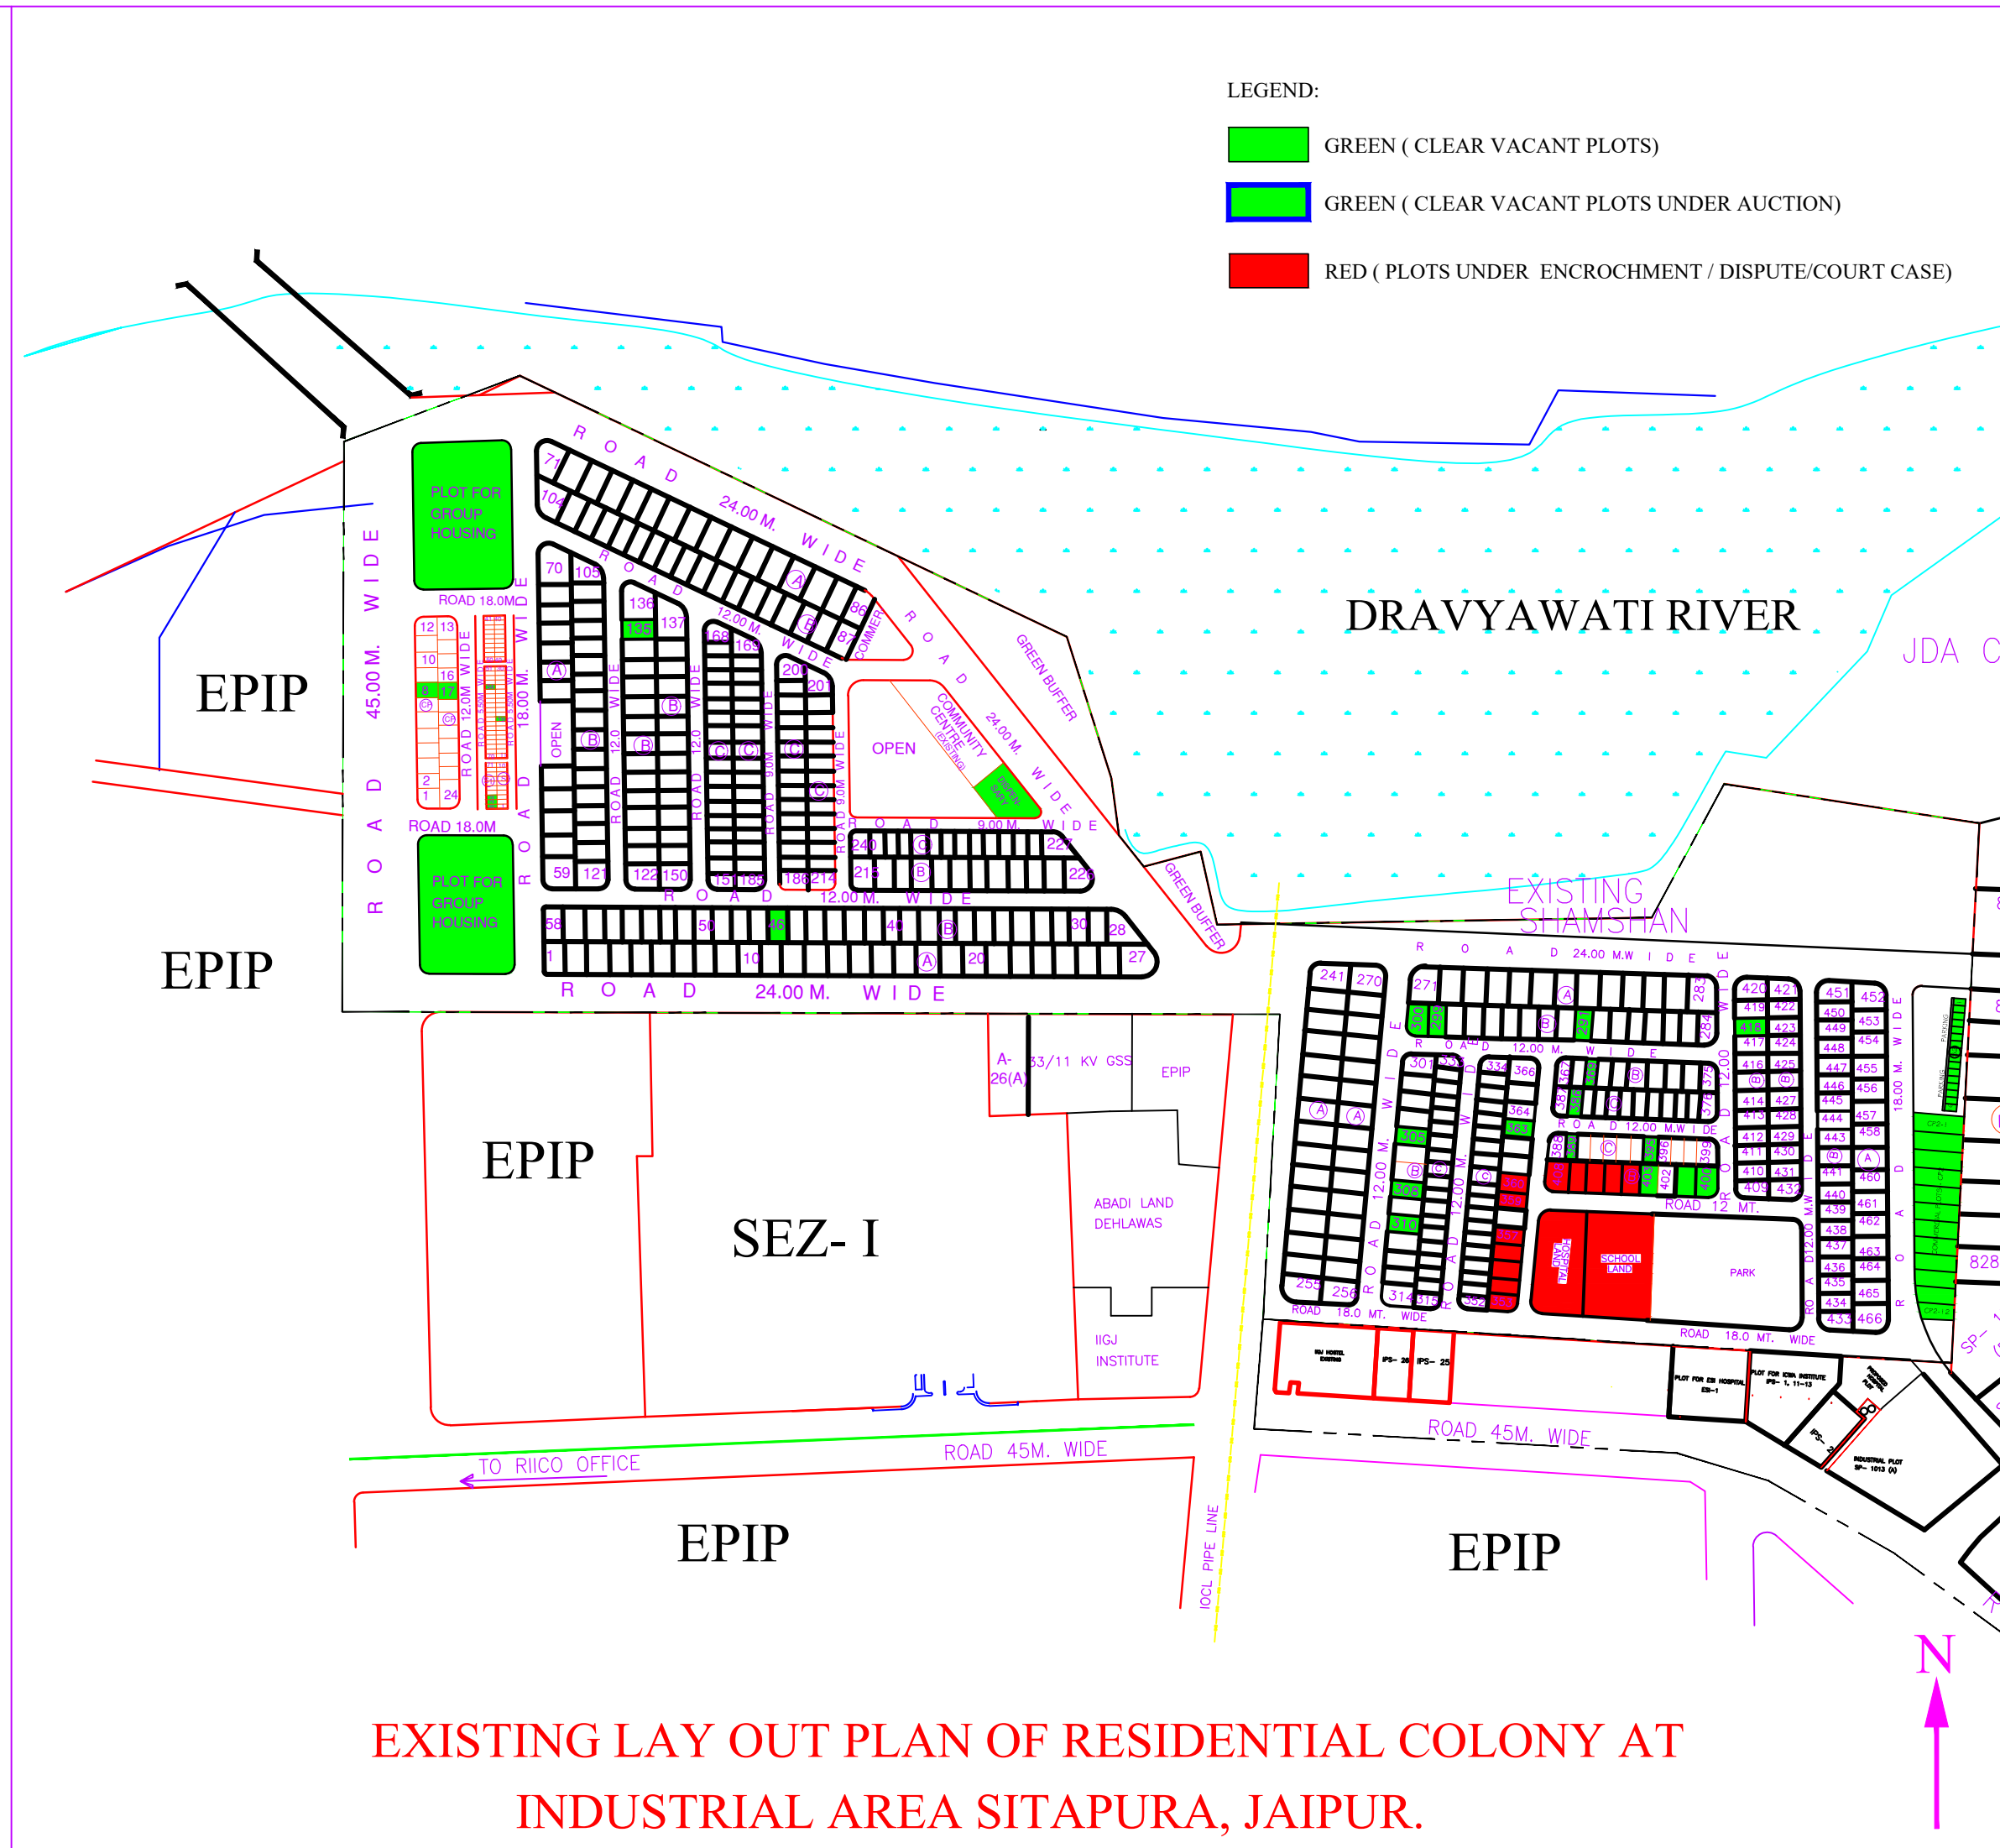

LEGEND:

- GREEN (CLEAR VACANT PLOTS)
- GREEN (CLEAR VACANT PLOTS UNDER AUCTION)
- RED (PLOTS UNDER ENCROCHMENT / DISPUTE/COURT CASE)

EXISTING LAY OUT PLAN OF RESIDENTIAL COLONY AT INDUSTRIAL AREA SITAPURA, JAIPUR.