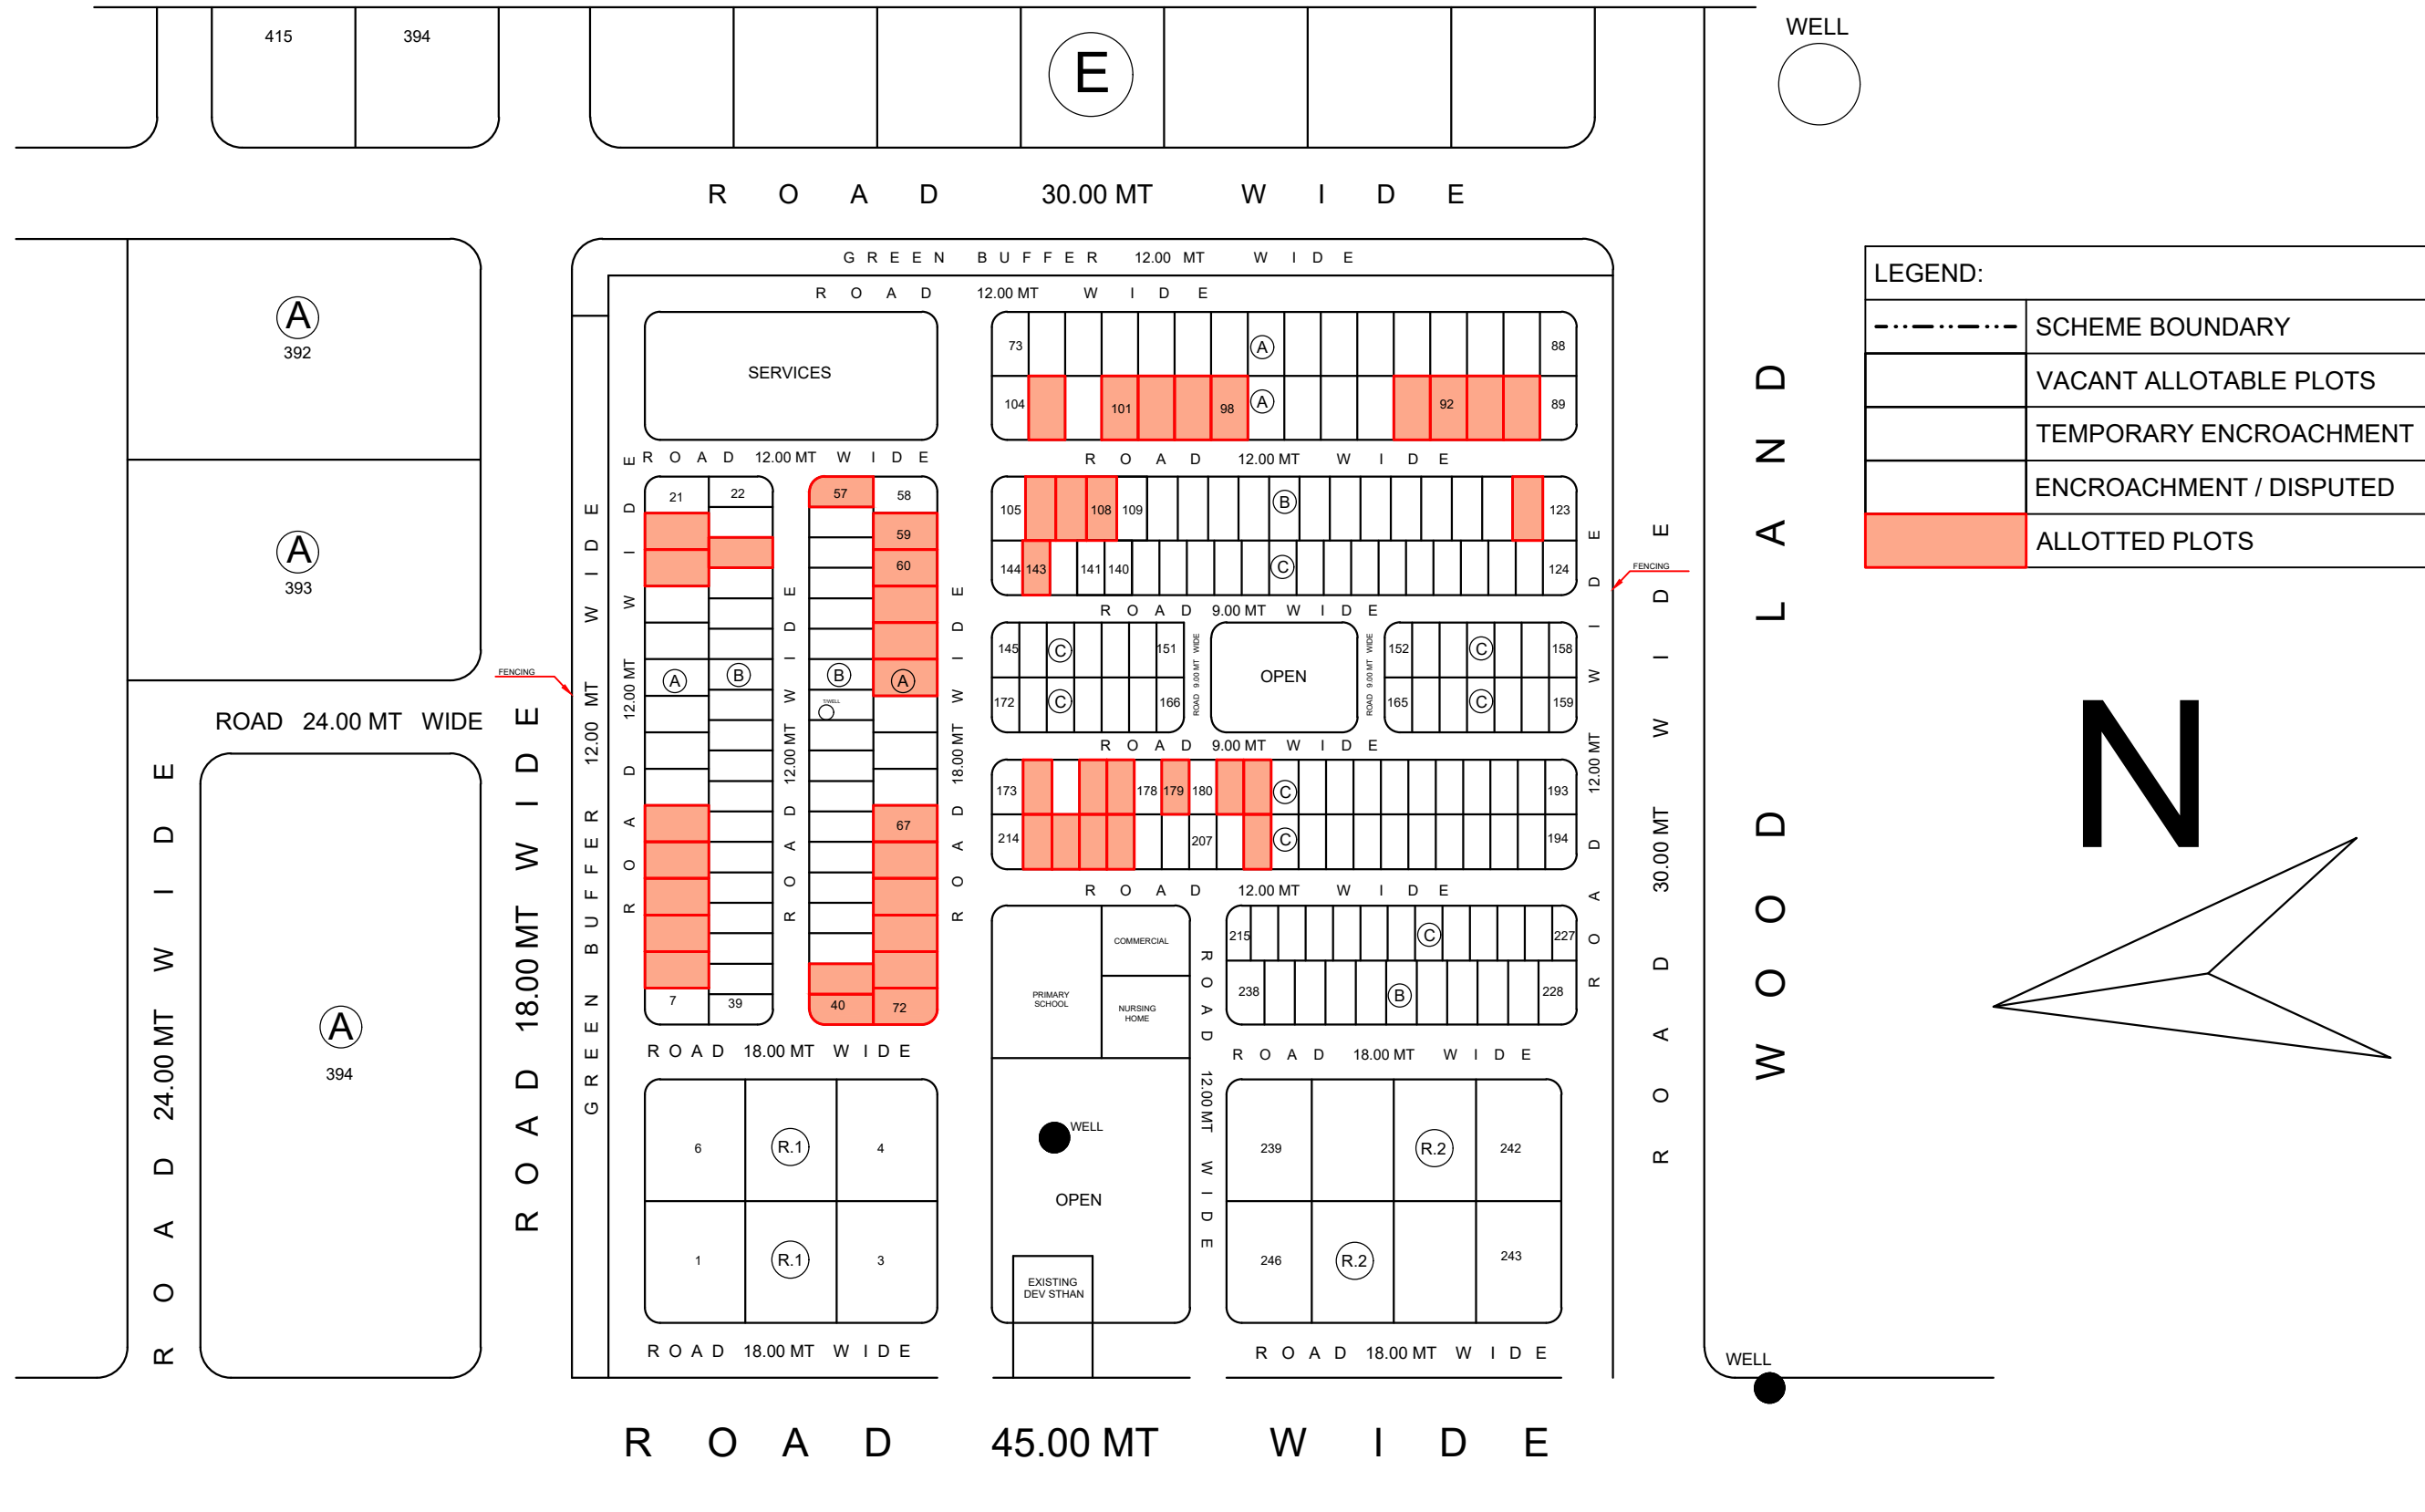

# RESIDENTIAL COLONY AT GROWTH CENTER HAMIRGARH, BHILWARA (RAJ.)

LEGEND:

-----	SCHEME BOUNDARY
[White Box]	VACANT ALLOTABLE PLOTS
[Light Red Box]	TEMPORARY ENCROACHMENT
[Dark Red Box]	ENCROACHMENT / DISPUTED
[Red Box]	ALLOTTED PLOTS