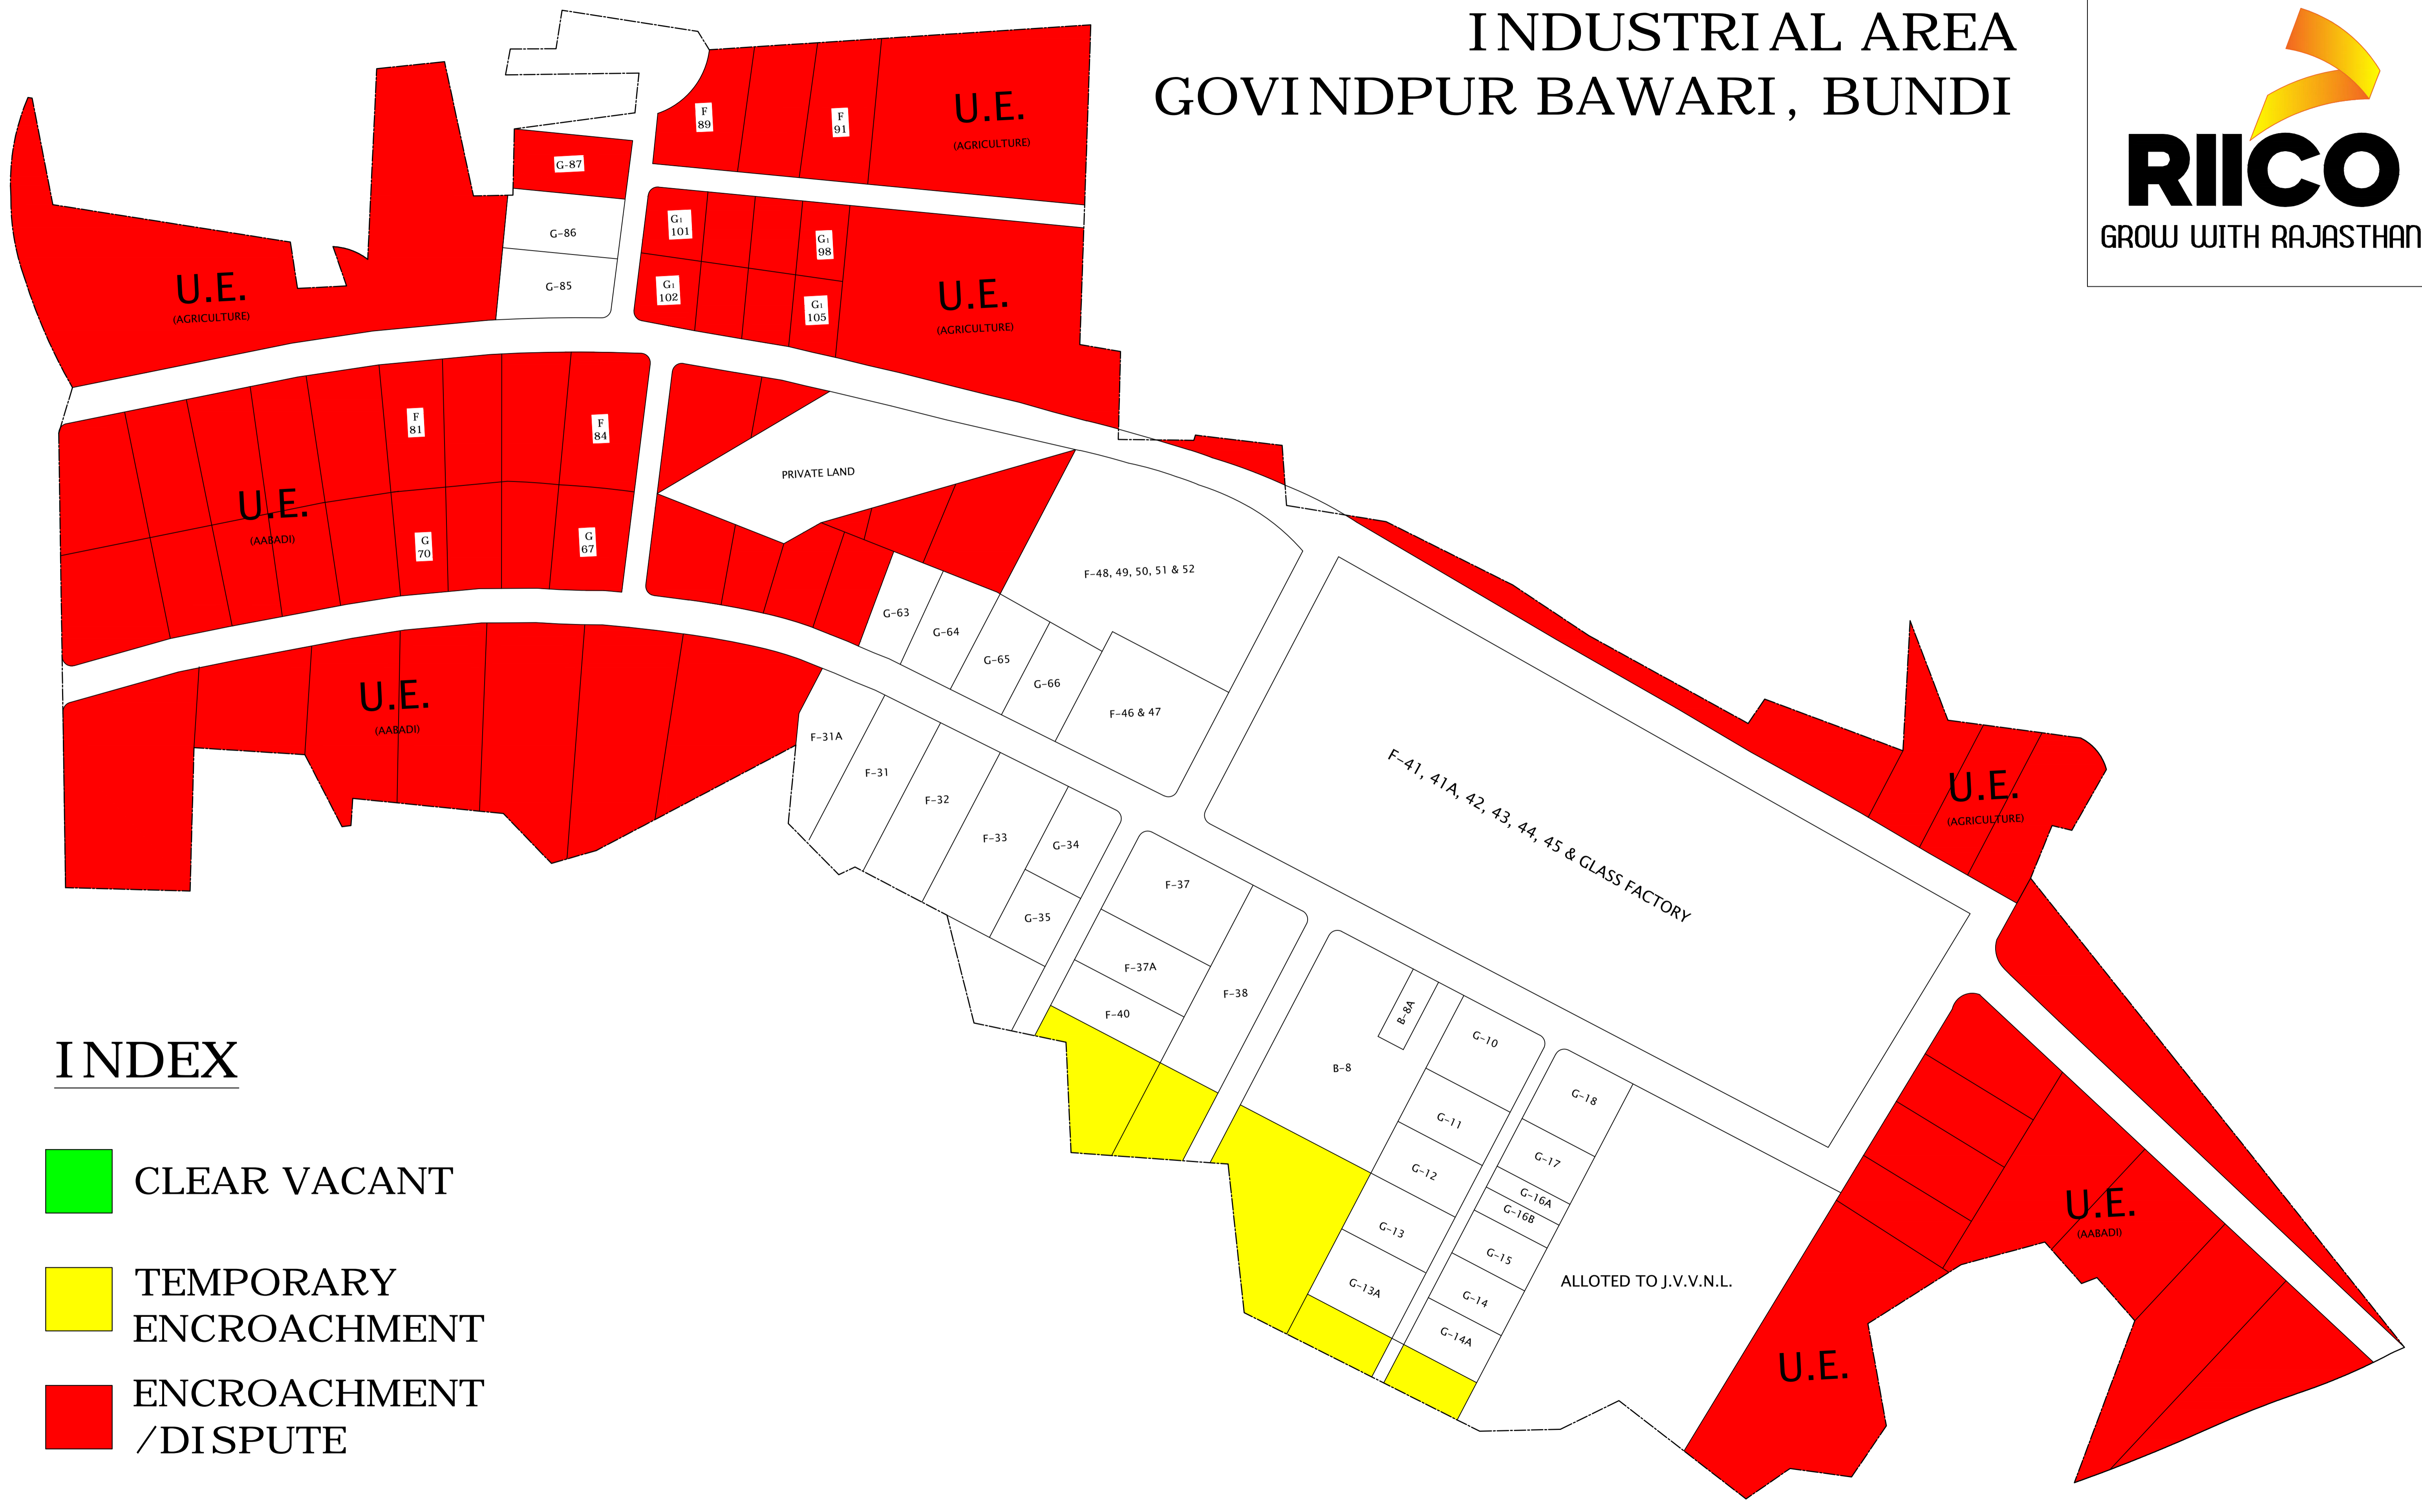

# INDUSTRIAL AREA GOVINDPUR BAWARI, BUNDI

## INDEX

-  CLEAR VACANT
-  TEMPORARY ENCROACHMENT
-  ENCROACHMENT /DISPUTE